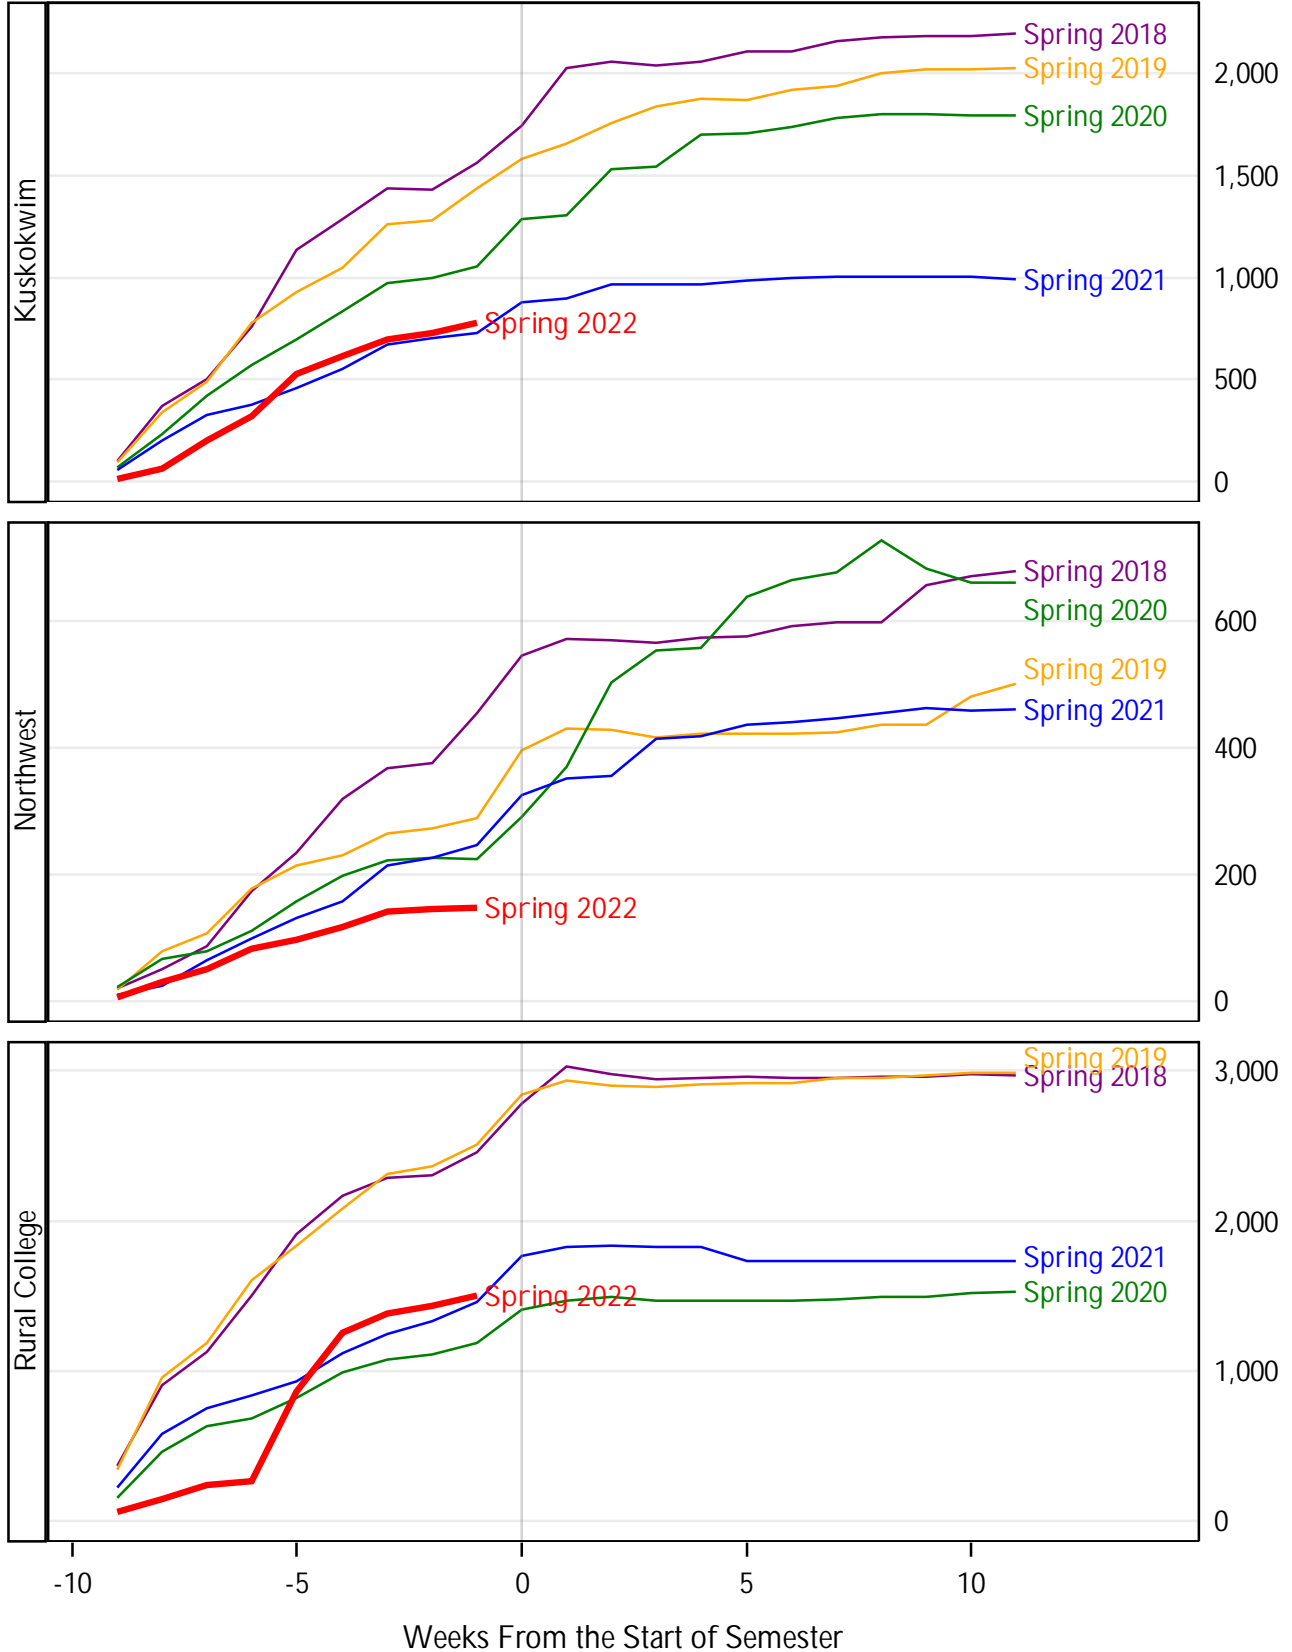

University of Alaska Fairbanks - Early Semester Report
 Student Credit Hours Generated by Registration Week
 Spring 2018 - Spring 2022

University of Alaska Fairbanks - Early Semester Report
Student Credit Hours Generated by Registration Week
Spring 2018 - Spring 2022

University of Alaska Fairbanks - Early Semester Report
Student Credit Hours Generated by Registration Week
Spring 2018 - Spring 2022

Note: The implementation of CourseLeaf Section Scheduler as of spring 2022 registration has caused significant changes to business processes for how eCampus courses are associated with each UAF campus. In turn, all eCampus enrollment activity is currently being reported under Fairbanks Campus, rather than reallocated proportionally to the specific locations where the courses are being delivered.

Therefore, Fairbanks Campus enrollment headcount and student credit hours are increased, while CRCD and CTC counts are lower than expected. The UA Data Warehouse Team is working to update reporting processes as needed, which will hopefully be implemented in December, at which time UAF enrollment headcounts and student credit hours will redistribute accordingly.