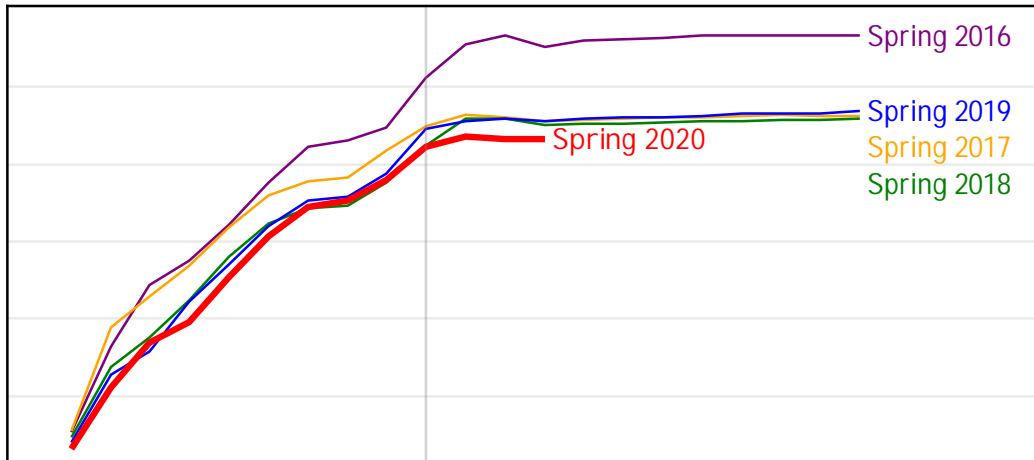

University of Alaska Fairbanks - Early Semester Report
Student Credit Hours Generated by Registration Week
Spring 2016 - Spring 2020

University of Alaska Fairbanks - Early Semester Report
 Student Credit Hours Generated by Registration Week
 Spring 2016 - Spring 2020