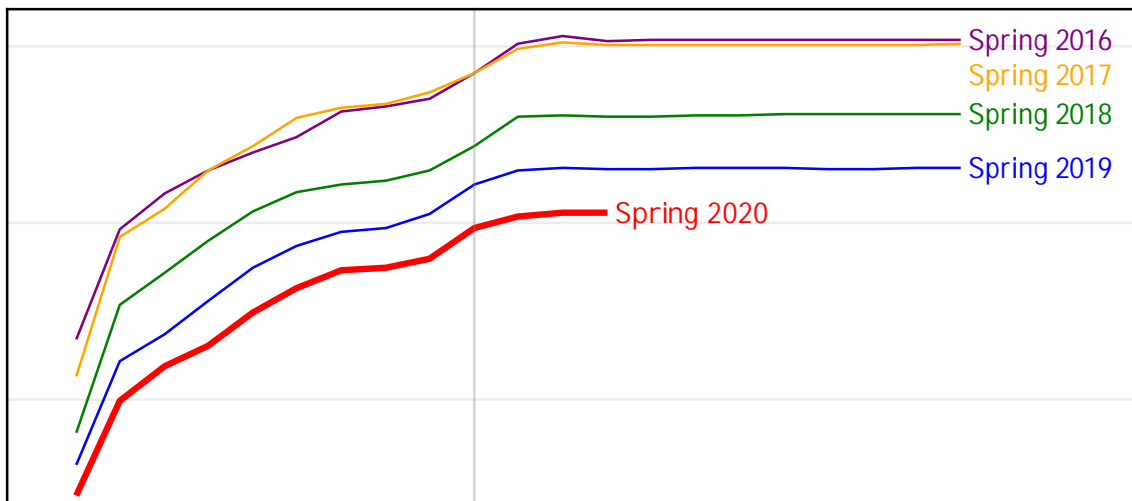

University of Alaska Fairbanks - Early Semester Report
Student Credit Hours Generated by Registration Week
Spring 2016 - Spring 2020

University of Alaska Fairbanks - Early Semester Report
 Student Credit Hours Generated by Registration Week
 Spring 2016 - Spring 2020