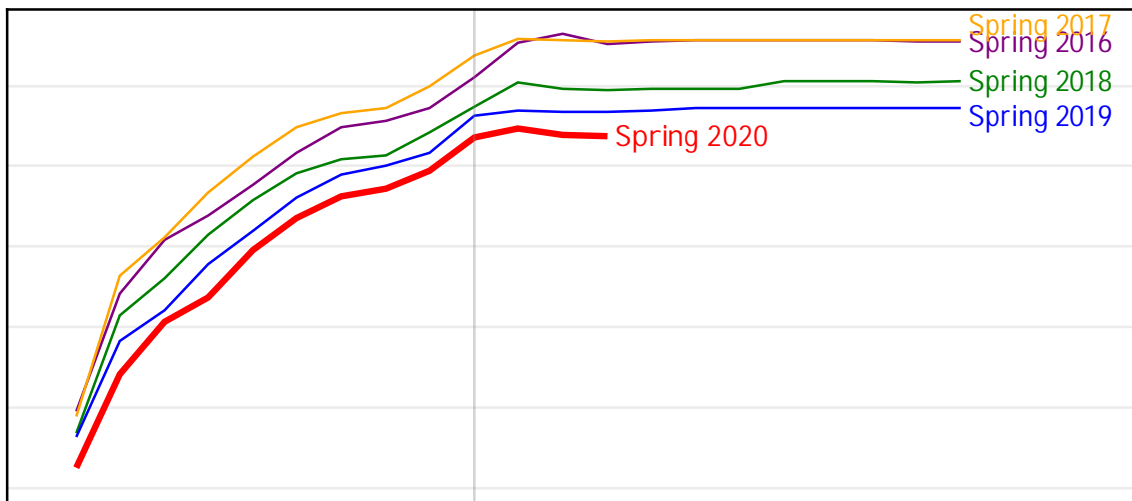

University of Alaska Fairbanks - Early Semester Report
Student Credit Hours Generated by Registration Week
Spring 2016 - Spring 2020

University of Alaska Fairbanks - Early Semester Report
 Student Credit Hours Generated by Registration Week
 Spring 2016 - Spring 2020