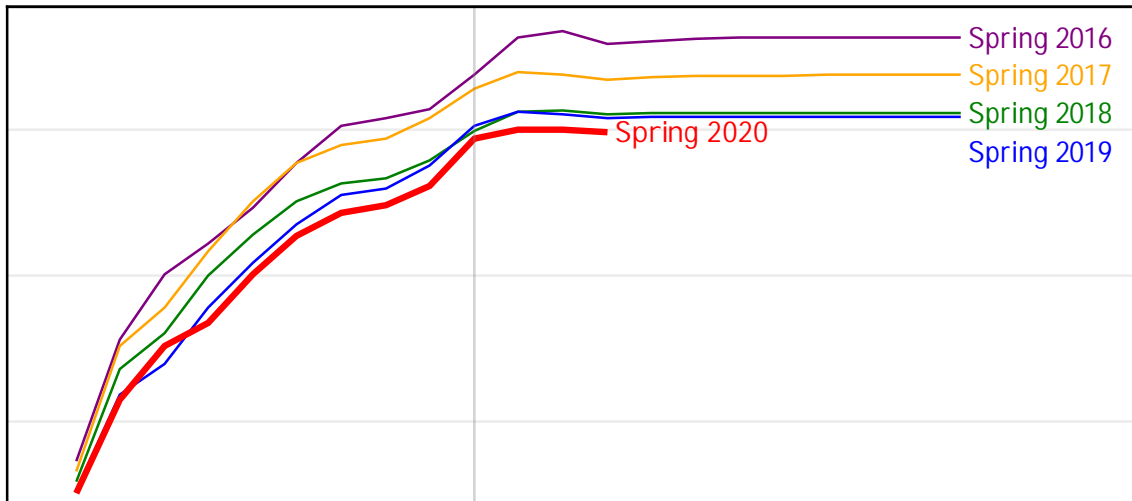

University of Alaska Fairbanks - Early Semester Report
Student Credit Hours Generated by Registration Week
Spring 2016 - Spring 2020

University of Alaska Fairbanks - Early Semester Report
 Student Credit Hours Generated by Registration Week
 Spring 2016 - Spring 2020