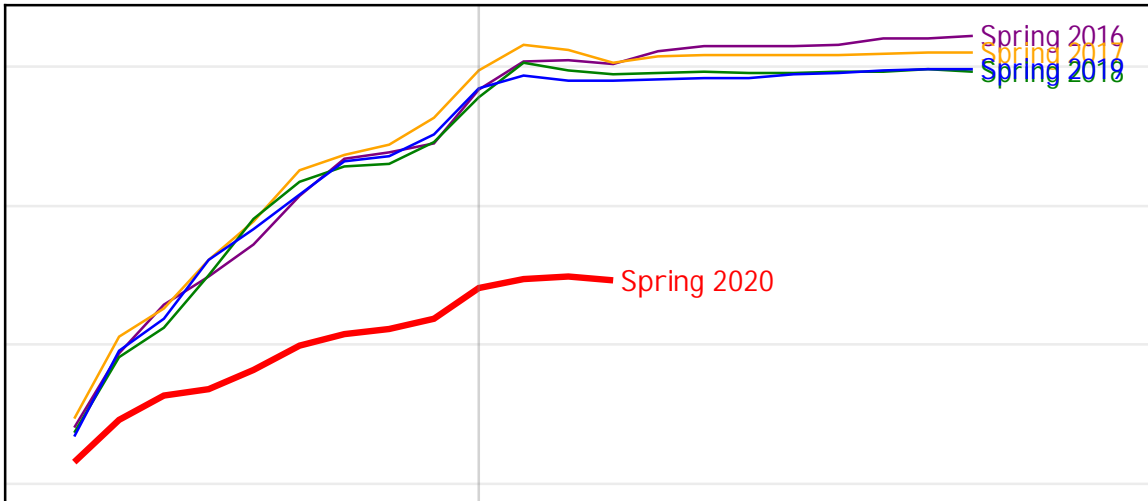

University of Alaska Fairbanks - Early Semester Report
Student Credit Hours Generated by Registration Week
Spring 2016 - Spring 2020

University of Alaska Fairbanks - Early Semester Report
 Student Credit Hours Generated by Registration Week
 Spring 2016 - Spring 2020