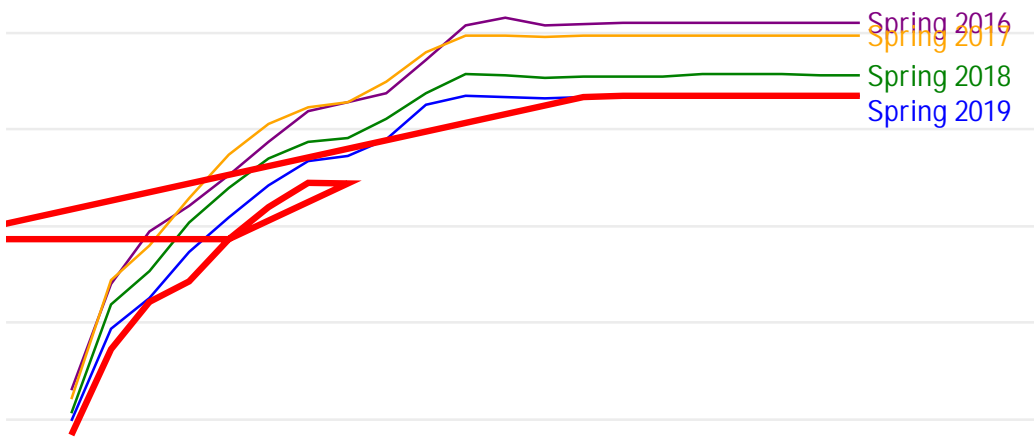

University of Alaska Fairbanks - Early Semester Report
Student Credit Hours Generated by Registration Week
Spring 2016 - Spring 2020

University of Alaska Fairbanks - Early Semester Report
 Student Credit Hours Generated by Registration Week
 Spring 2016 - Spring 2020