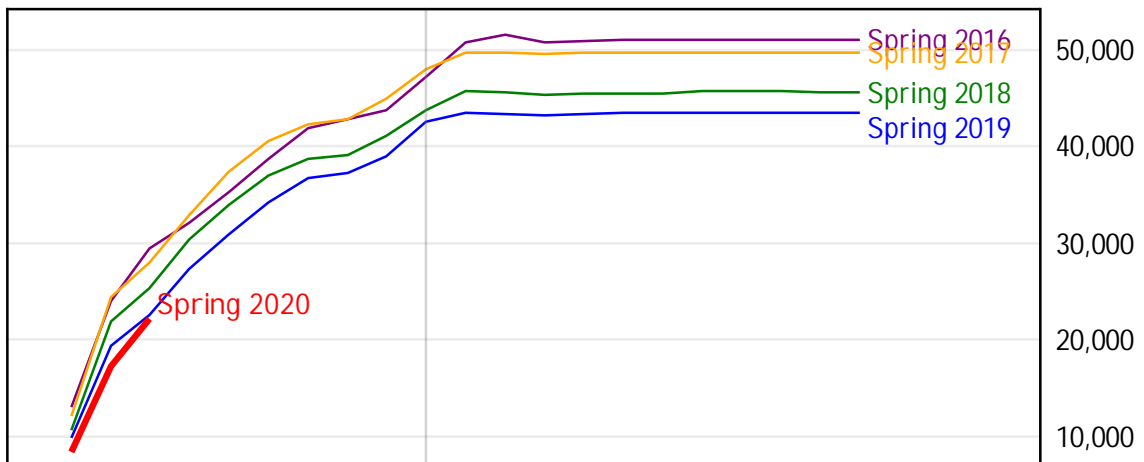

University of Alaska Fairbanks - Early Semester Report
 Student Credit Hours Generated by Registration Week
 Spring 2016 - Spring 2020

Weeks From the Start of Semester

University of Alaska Fairbanks - Early Semester Report
 Student Credit Hours Generated by Registration Week
 Spring 2016 - Spring 2020

-10 -5 0 5 10

Weeks Fr

University of Alaska Fairbanks - Early Semester Report
Student Credit Hours Generated by Registration Week
Spring 2016 - Spring 2020

University of Alaska Fairbanks - Early Semester Report
Student Credit Hours Generated by Registration Week
Spring 2016 - Spring 2020