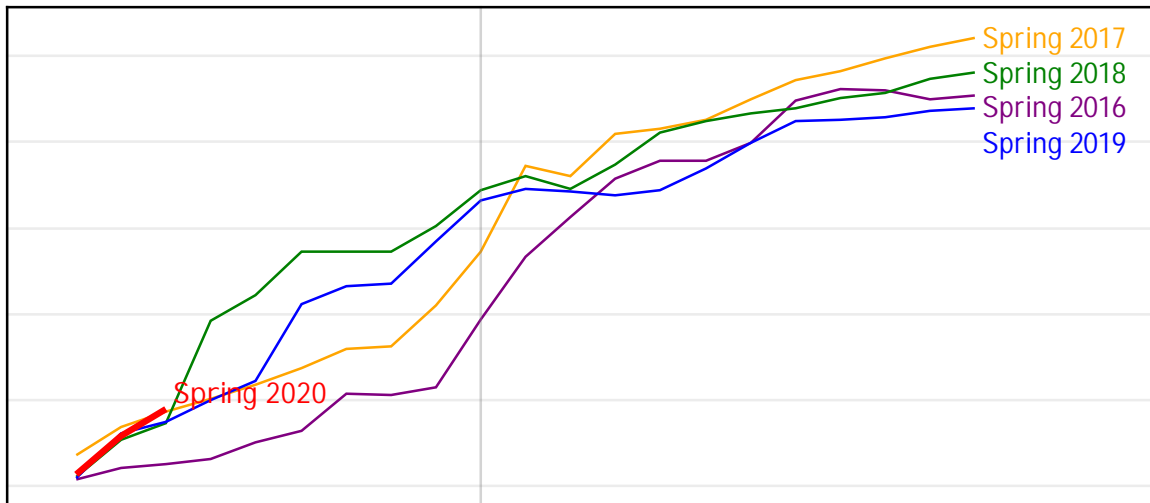

University of Alaska Fairbanks - Early Semester Report
 Student Credit Hours Generated by Registration Week
 Spring 2016 - Spring 2020

Weeks From the Start of Semester

University of Alaska Fairbanks - Early Semester Report
 Student Credit Hours Generated by Registration Week
 Spring 2016 - Spring 2020

-10 -5 0 5 10

Weeks Fr

University of Alaska Fairbanks - Early Semester Report
Student Credit Hours Generated by Registration Week
Spring 2016 - Spring 2020

University of Alaska Fairbanks - Early Semester Report
Student Credit Hours Generated by Registration Week
Spring 2016 - Spring 2020