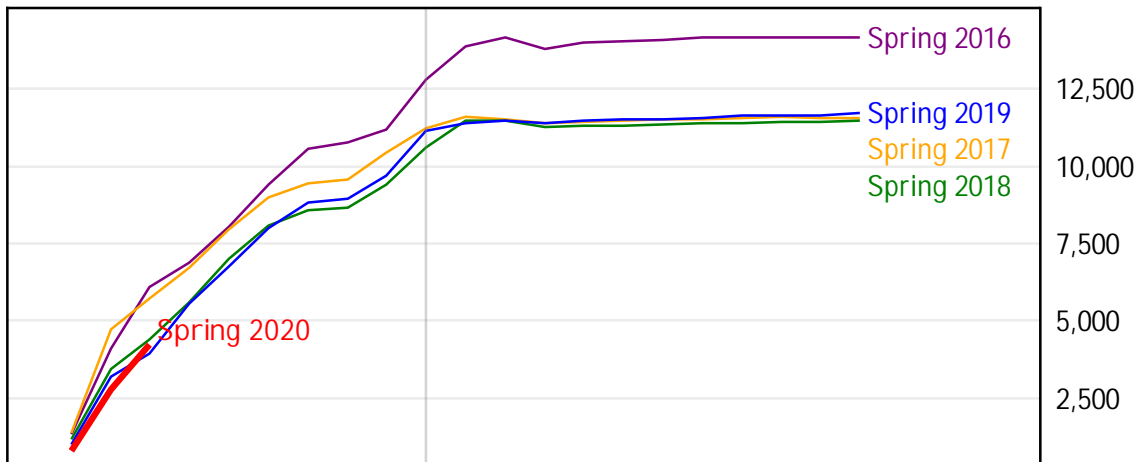

University of Alaska Fairbanks - Early Semester Report
 Student Credit Hours Generated by Registration Week
 Spring 2016 - Spring 2020

Weeks From the Start of Semester

University of Alaska Fairbanks - Early Semester Report
 Student Credit Hours Generated by Registration Week
 Spring 2016 - Spring 2020

-10 -5 0 5 10

Weeks Fr

University of Alaska Fairbanks - Early Semester Report
Student Credit Hours Generated by Registration Week
Spring 2016 - Spring 2020

University of Alaska Fairbanks - Early Semester Report
Student Credit Hours Generated by Registration Week
Spring 2016 - Spring 2020