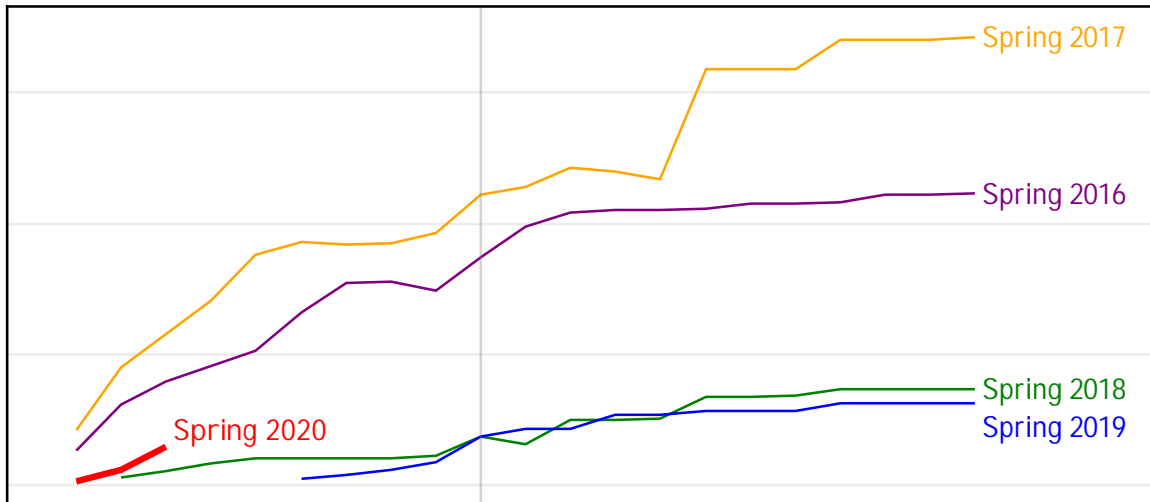

University of Alaska Fairbanks - Early Semester Report
 Student Credit Hours Generated by Registration Week
 Spring 2016 - Spring 2020

Weeks From the Start of Semester

University of Alaska Fairbanks - Early Semester Report
 Student Credit Hours Generated by Registration Week
 Spring 2016 - Spring 2020

-10 -5 0 5 10

Weeks Fr

University of Alaska Fairbanks - Early Semester Report
Student Credit Hours Generated by Registration Week
Spring 2016 - Spring 2020

University of Alaska Fairbanks - Early Semester Report
Student Credit Hours Generated by Registration Week
Spring 2016 - Spring 2020