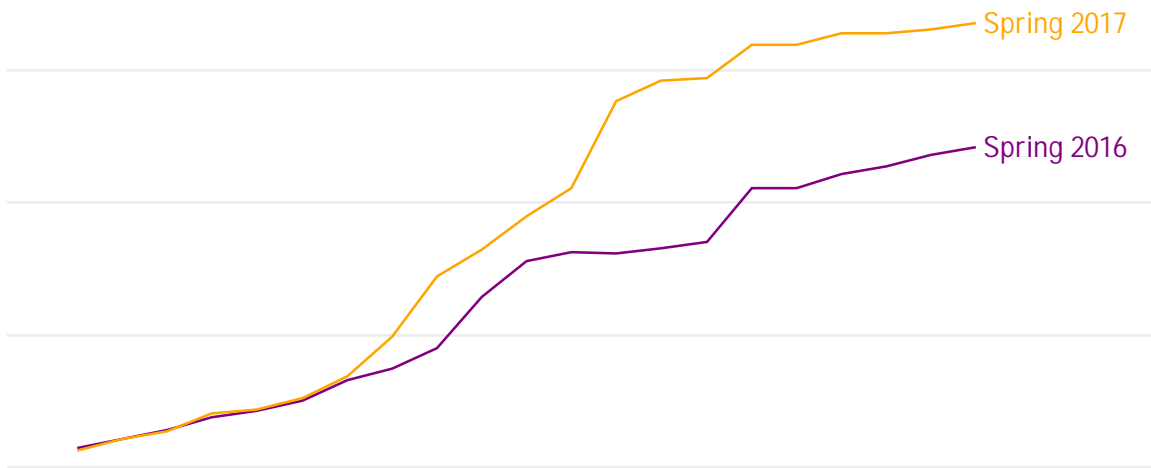

University of Alaska Fairbanks - Early Semester Report
 Student Credit Hours Generated by Registration Week
 Spring 2016 - Spring 2020

Weeks From the Start of Semester

University of Alaska Fairbanks - Early Semester Report
 Student Credit Hours Generated by Registration Week
 Spring 2016 - Spring 2020

-10 -5 0 5 10

Weeks Fr

University of Alaska Fairbanks - Early Semester Report
Student Credit Hours Generated by Registration Week
Spring 2016 - Spring 2020

University of Alaska Fairbanks - Early Semester Report
Student Credit Hours Generated by Registration Week
Spring 2016 - Spring 2020