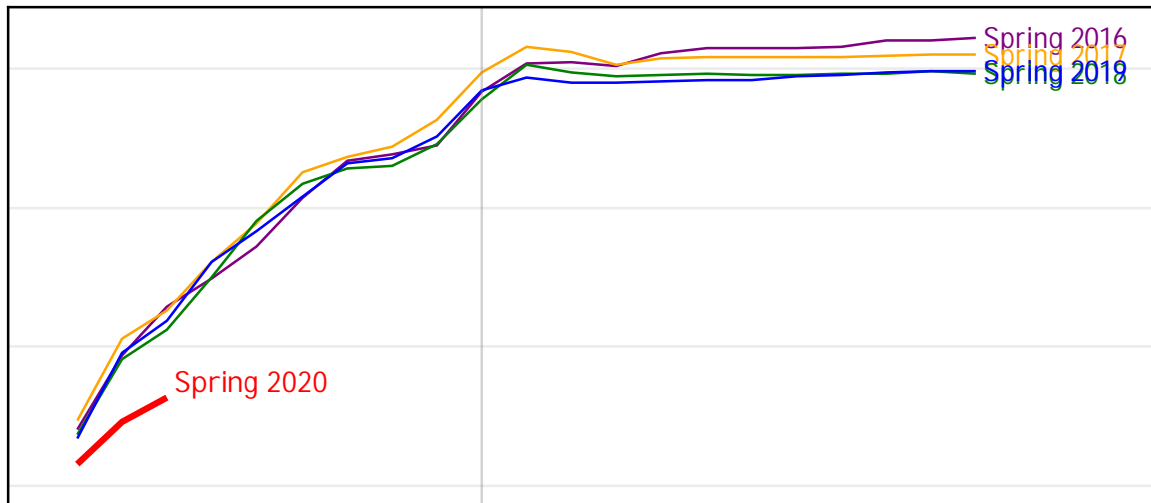

University of Alaska Fairbanks - Early Semester Report
 Student Credit Hours Generated by Registration Week
 Spring 2016 - Spring 2020

Weeks From the Start of Semester

University of Alaska Fairbanks - Early Semester Report
 Student Credit Hours Generated by Registration Week
 Spring 2016 - Spring 2020

-10 -5 0 5 10

Weeks Fr

University of Alaska Fairbanks - Early Semester Report
Student Credit Hours Generated by Registration Week
Spring 2016 - Spring 2020

University of Alaska Fairbanks - Early Semester Report
Student Credit Hours Generated by Registration Week
Spring 2016 - Spring 2020