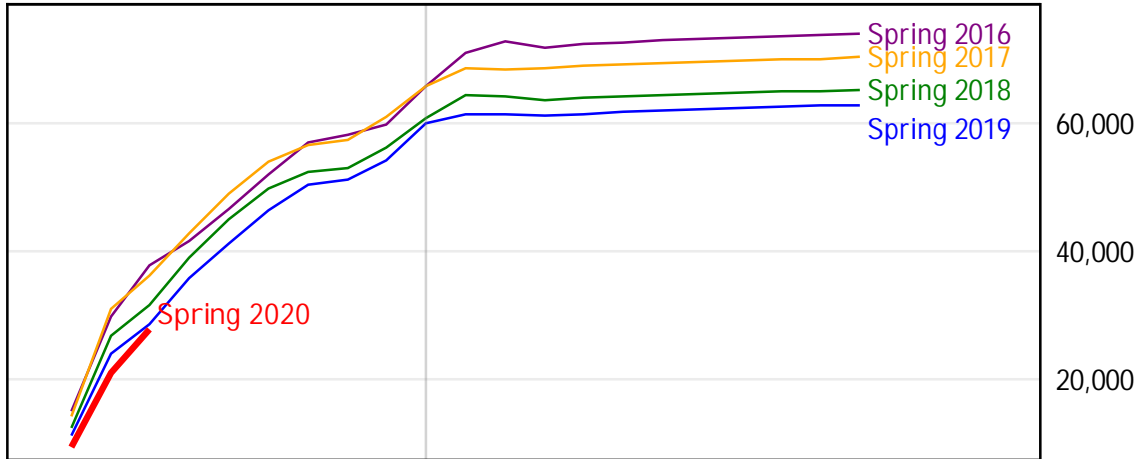

University of Alaska Fairbanks - Early Semester Report
 Student Credit Hours Generated by Registration Week
 Spring 2016 - Spring 2020

Weeks From the Start of Semester

University of Alaska Fairbanks - Early Semester Report
 Student Credit Hours Generated by Registration Week
 Spring 2016 - Spring 2020

-10 -5 0 5 10

Weeks Fr

University of Alaska Fairbanks - Early Semester Report
Student Credit Hours Generated by Registration Week
Spring 2016 - Spring 2020

University of Alaska Fairbanks - Early Semester Report
Student Credit Hours Generated by Registration Week
Spring 2016 - Spring 2020