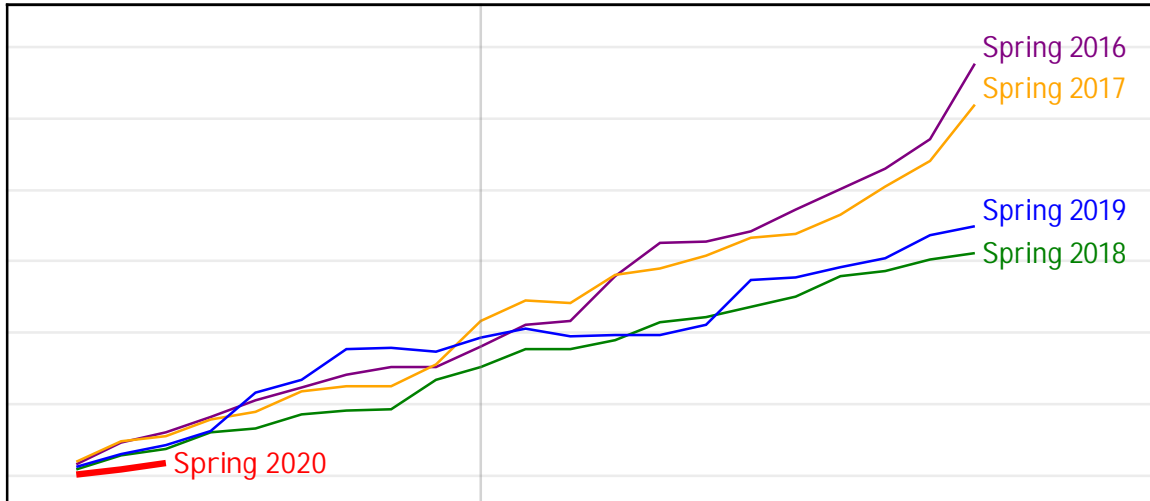

University of Alaska Fairbanks - Early Semester Report
 Student Credit Hours Generated by Registration Week
 Spring 2016 - Spring 2020

Weeks From the Start of Semester

University of Alaska Fairbanks - Early Semester Report
 Student Credit Hours Generated by Registration Week
 Spring 2016 - Spring 2020

-10 -5 0 5 10

Weeks Fr

University of Alaska Fairbanks - Early Semester Report
Student Credit Hours Generated by Registration Week
Spring 2016 - Spring 2020

University of Alaska Fairbanks - Early Semester Report
Student Credit Hours Generated by Registration Week
Spring 2016 - Spring 2020