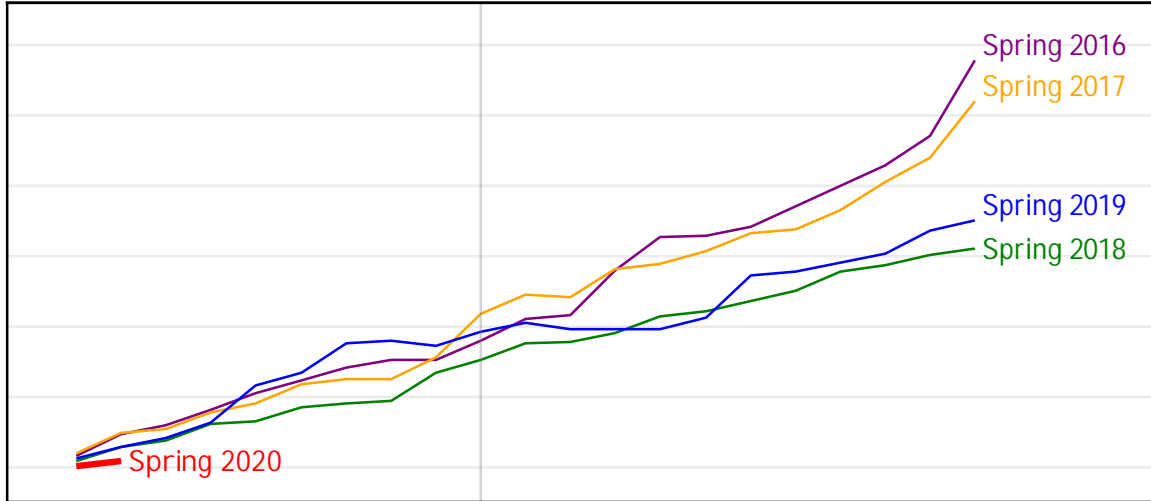

University of Alaska Fairbanks - Early Semester Report
 Student Credit Hours Generated by Registration Week
 Spring 2016 - Spring 2020

-10 -5 0 5 10

Weeks Fr

University of Alaska Fairbanks - Early Semester Report
Student Credit Hours Generated by Registration Week
Spring 2016 - Spring 2020