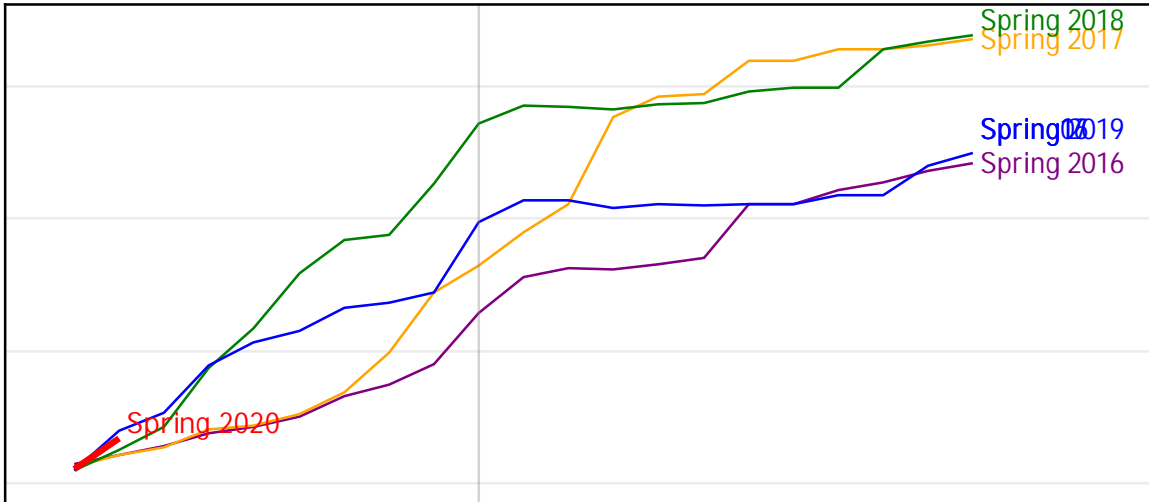

University of Alaska Fairbanks - Early Semester Report
 Student Credit Hours Generated by Registration Week
 Spring 2016 - Spring 2020

-10 -5 0 5 10

Weeks Fr

University of Alaska Fairbanks - Early Semester Report
Student Credit Hours Generated by Registration Week
Spring 2016 - Spring 2020