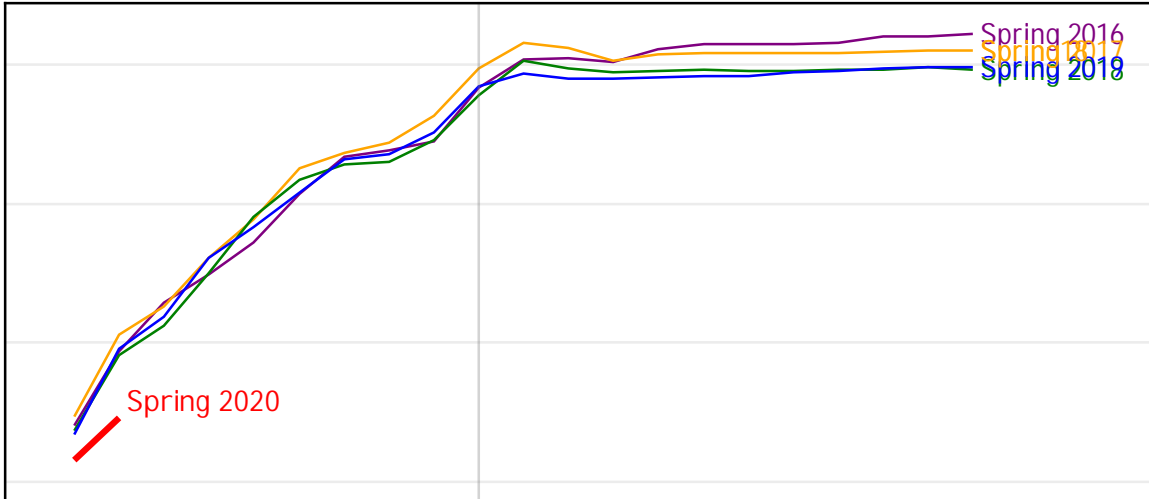

University of Alaska Fairbanks - Early Semester Report
 Student Credit Hours Generated by Registration Week
 Spring 2016 - Spring 2020

-10 -5 0 5 10

Weeks Fr

University of Alaska Fairbanks - Early Semester Report
Student Credit Hours Generated by Registration Week
Spring 2016 - Spring 2020