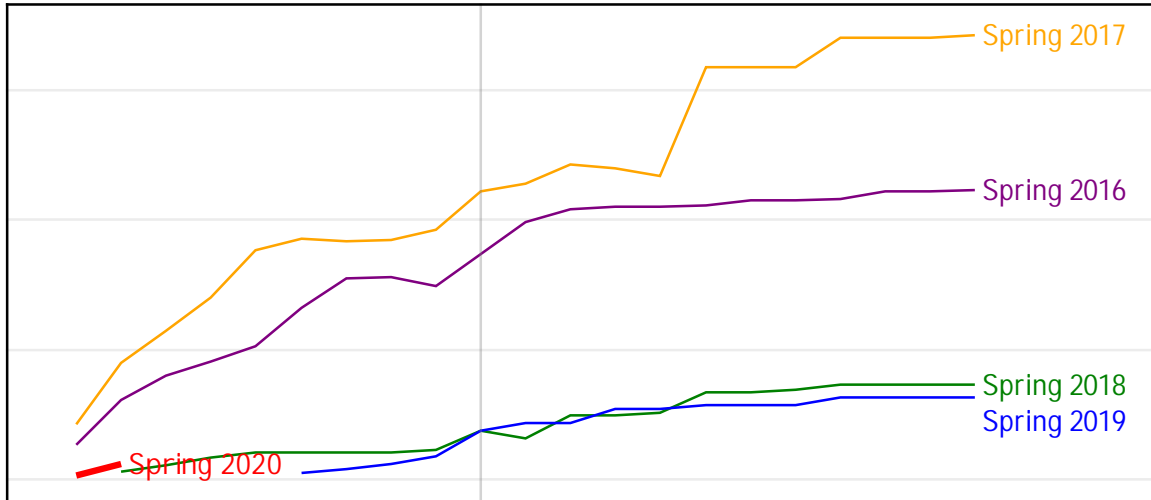

University of Alaska Fairbanks - Early Semester Report
 Student Credit Hours Generated by Registration Week
 Spring 2016 - Spring 2020

-10 -5 0 5 10

Weeks Fr

University of Alaska Fairbanks - Early Semester Report
Student Credit Hours Generated by Registration Week
Spring 2016 - Spring 2020