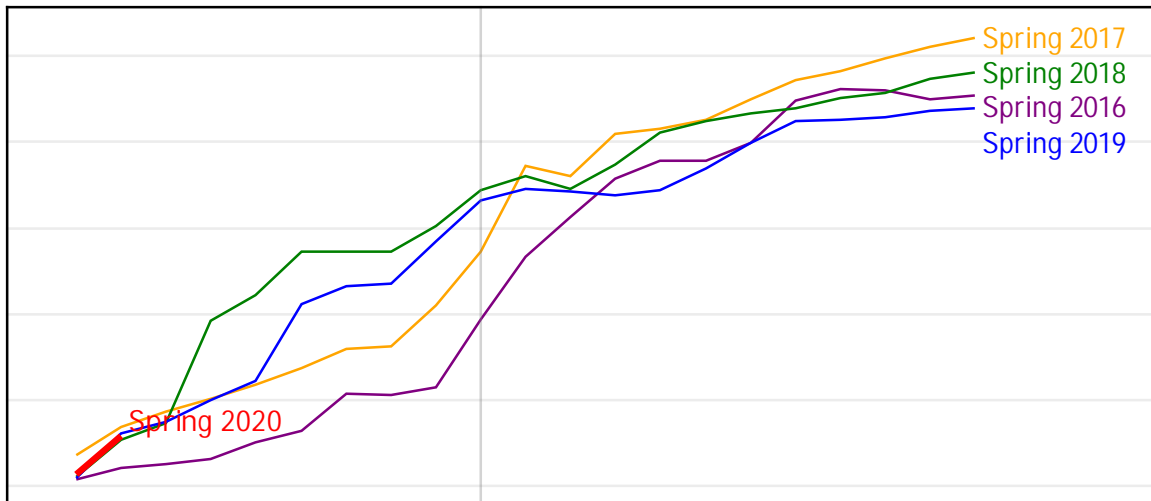

University of Alaska Fairbanks - Early Semester Report
 Student Credit Hours Generated by Registration Week
 Spring 2016 - Spring 2020

-10 -5 0 5 10

Weeks Fr

University of Alaska Fairbanks - Early Semester Report
Student Credit Hours Generated by Registration Week
Spring 2016 - Spring 2020