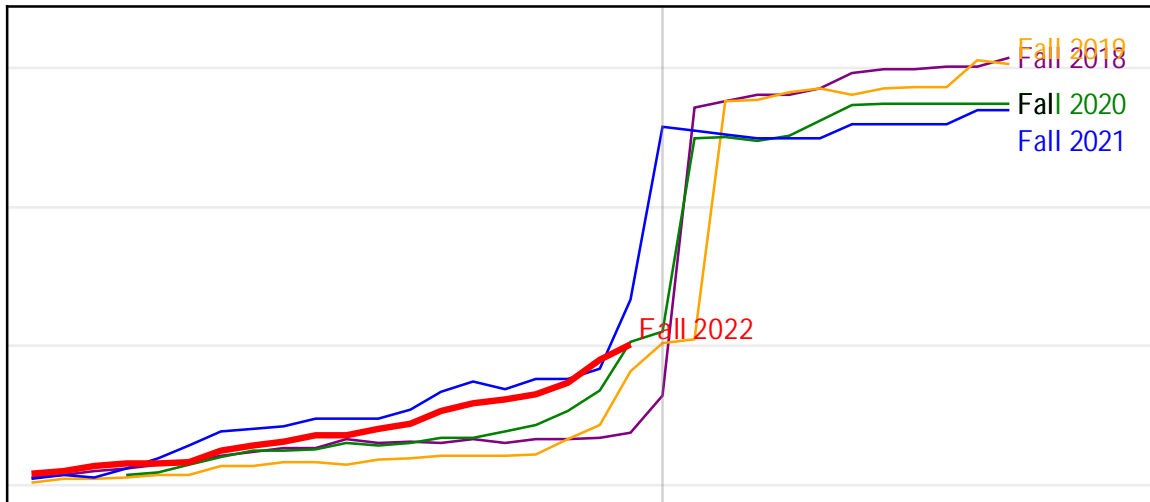

University of Alaska Fairbanks - Early Semester Report
Student Credit Hours Generated by Registration Week
Fall 2018 - Fall 2022

University of Alaska Fairbanks - Early Semester Report
Student Credit Hours Generated by Registration Week
Fall 2018 - Fall 2022