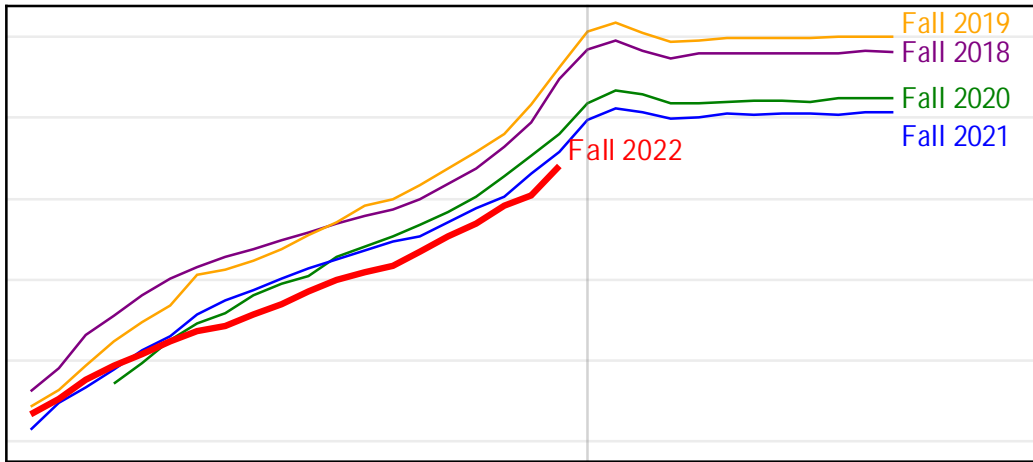

University of Alaska Fairbanks - Early Semester Report
Student Credit Hours Generated by Registration Week
Fall 2018 - Fall 2022

University of Alaska Fairbanks - Early Semester Report
Student Credit Hours Generated by Registration Week
Fall 2018 - Fall 2022