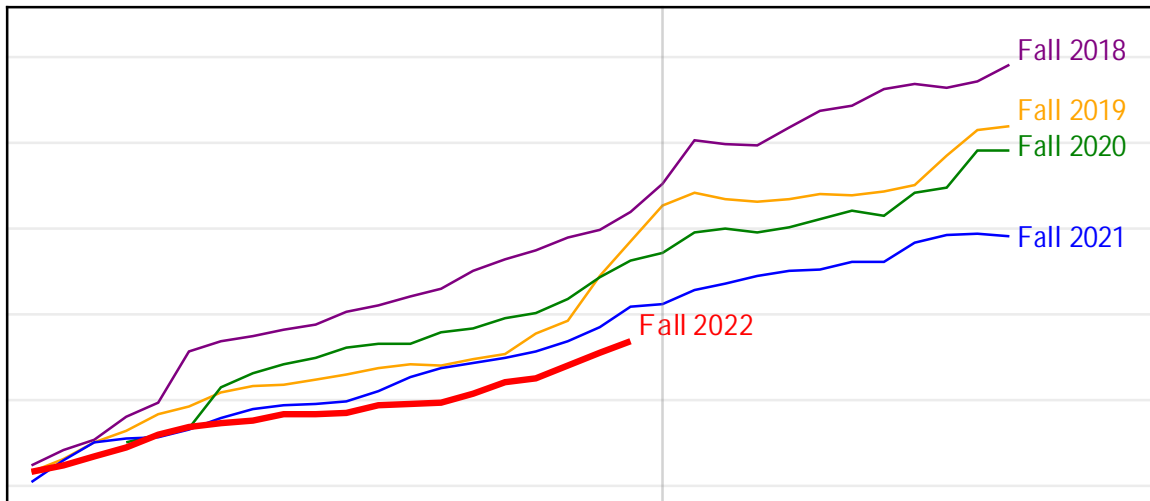

University of Alaska Fairbanks - Early Semester Report
Student Credit Hours Generated by Registration Week
Fall 2018 - Fall 2022

University of Alaska Fairbanks - Early Semester Report
Student Credit Hours Generated by Registration Week
Fall 2018 - Fall 2022