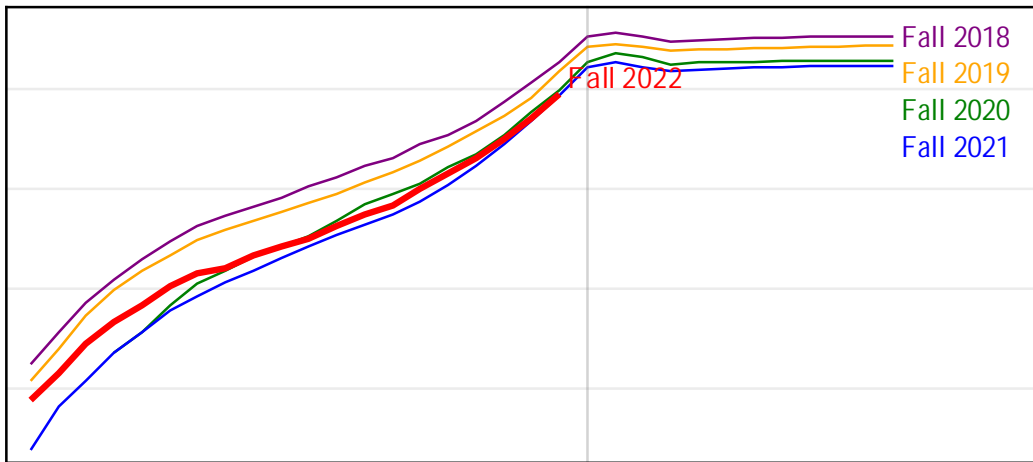

University of Alaska Fairbanks - Early Semester Report
Student Credit Hours Generated by Registration Week
Fall 2018 - Fall 2022

University of Alaska Fairbanks - Early Semester Report
Student Credit Hours Generated by Registration Week
Fall 2018 - Fall 2022