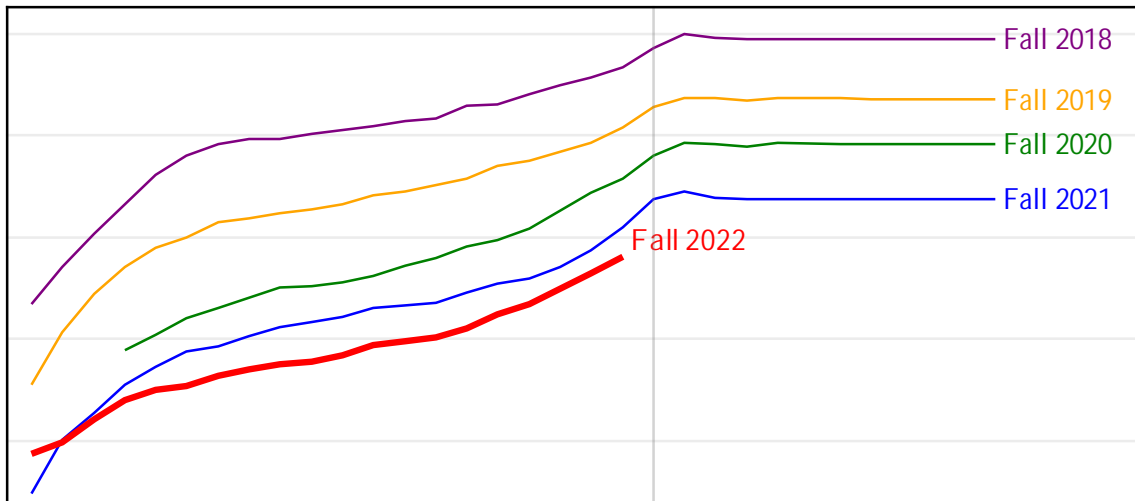

University of Alaska Fairbanks - Early Semester Report
Student Credit Hours Generated by Registration Week
Fall 2018 - Fall 2022

University of Alaska Fairbanks - Early Semester Report
Student Credit Hours Generated by Registration Week
Fall 2018 - Fall 2022