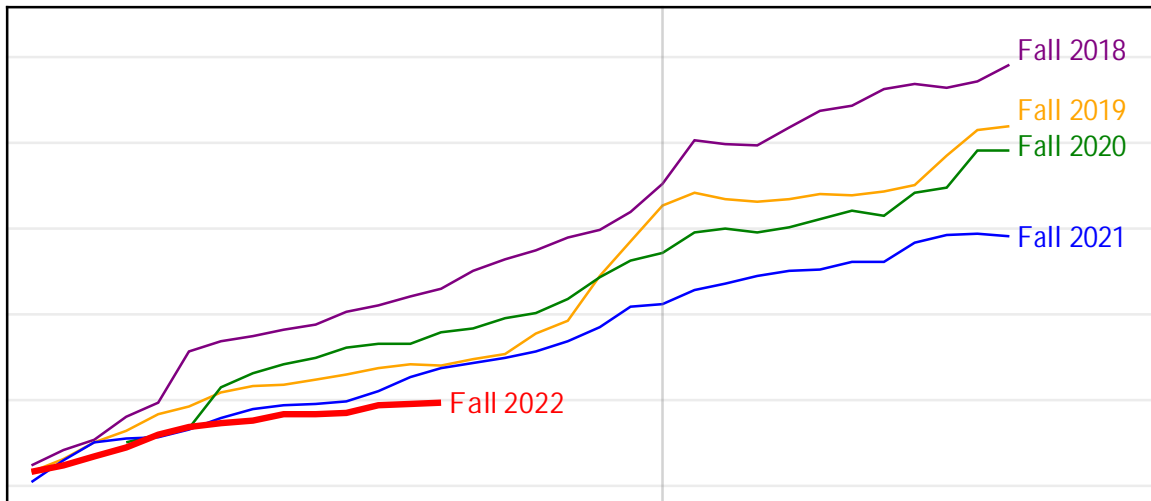

University of Alaska Fairbanks - Early Semester Report
Student Credit Hours Generated by Registration Week
Fall 2018 - Fall 2022

-20 -10 0 10

Weeks From the Start of Semester

University of Alaska Fairbanks - Early Semester Report
Student Credit Hours Generated by Registration Week
Fall 2018 - Fall 2022