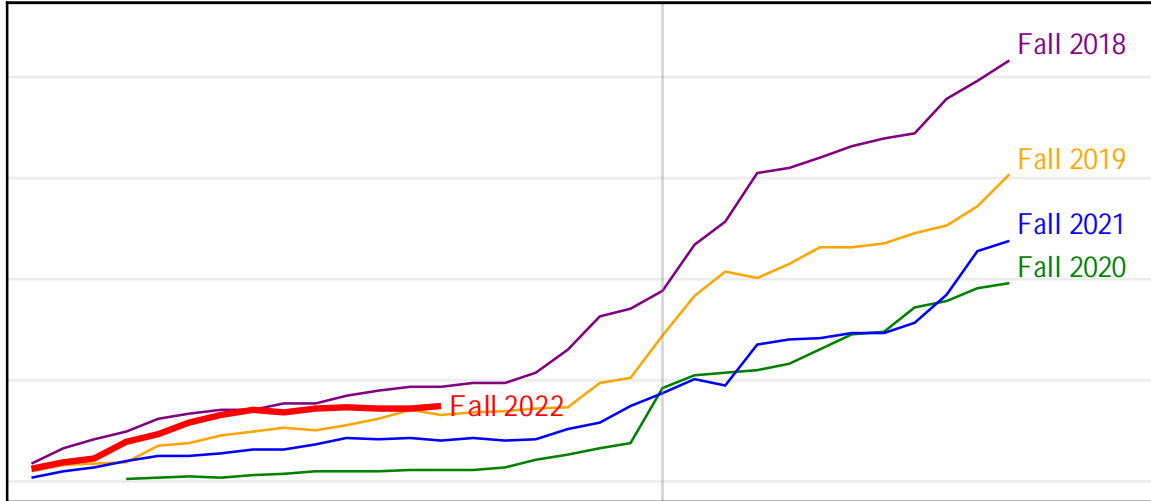

University of Alaska Fairbanks - Early Semester Report
Student Credit Hours Generated by Registration Week
Fall 2018 - Fall 2022

-20 -10 0 10

Weeks From the Start of Semester

University of Alaska Fairbanks - Early Semester Report
Student Credit Hours Generated by Registration Week
Fall 2018 - Fall 2022