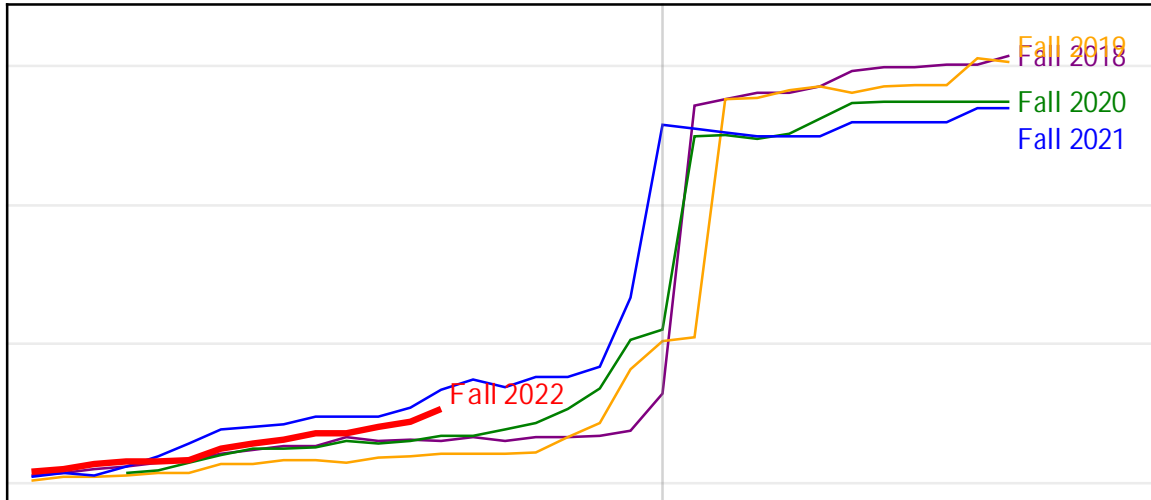

University of Alaska Fairbanks - Early Semester Report
Student Credit Hours Generated by Registration Week
Fall 2018 - Fall 2022

-20 -10 0 10

Weeks From the Start of Semester

University of Alaska Fairbanks - Early Semester Report
Student Credit Hours Generated by Registration Week
Fall 2018 - Fall 2022