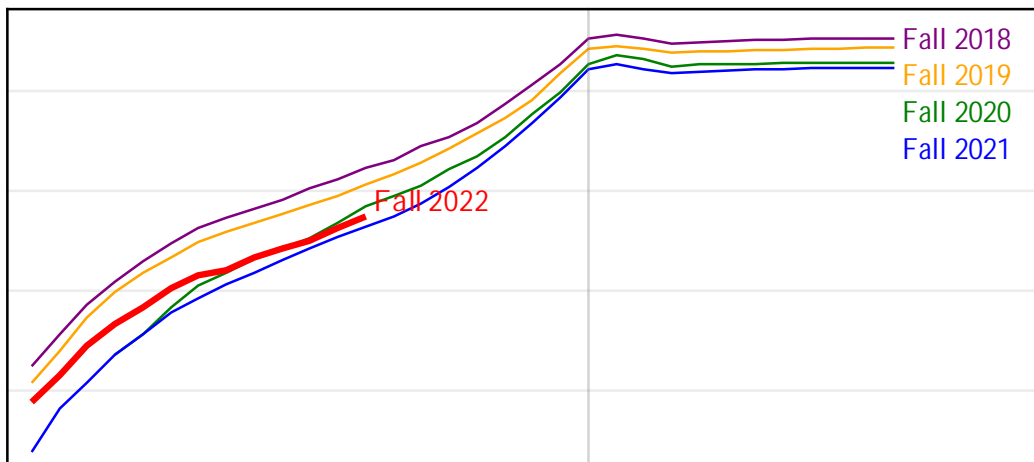

University of Alaska Fairbanks - Early Semester Report
 Student Credit Hours Generated by Registration Week
 Fall 2018 - Fall 2022

-20 -10 0 10

Weeks From

University of Alaska Fairbanks - Early Semester Report
 Student Credit Hours Generated by Registration Week
 Fall 2018 - Fall 2022

University of Alaska Fairbanks - Early Semester Report
 Student Credit Hours Generated by Registration Week
 Fall 2018 - Fall 2022

University of Alaska Fairbanks - Early Semester Report
Student Credit Hours Generated by Registration Week
Fall 2018 - Fall 2022