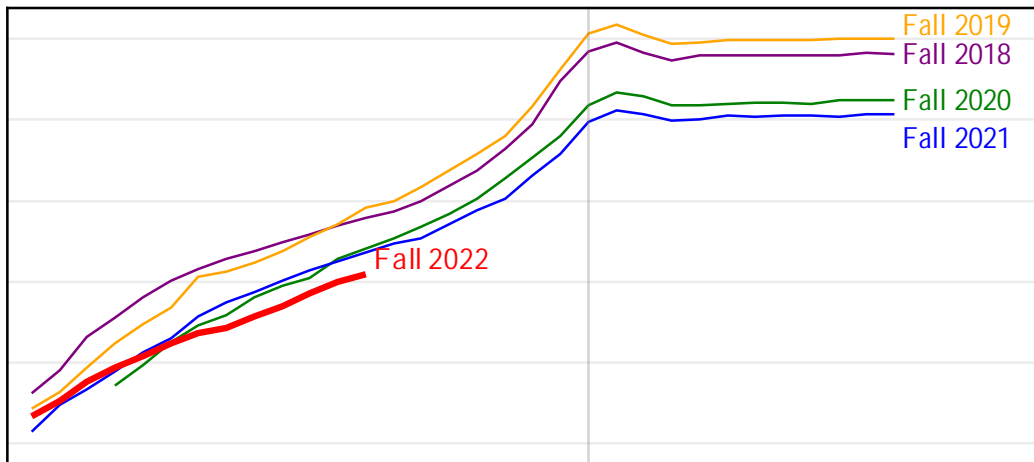

University of Alaska Fairbanks - Early Semester Report
 Student Credit Hours Generated by Registration Week
 Fall 2018 - Fall 2022

-20 -10 0 10

Weeks From

University of Alaska Fairbanks - Early Semester Report
 Student Credit Hours Generated by Registration Week
 Fall 2018 - Fall 2022

University of Alaska Fairbanks - Early Semester Report
 Student Credit Hours Generated by Registration Week
 Fall 2018 - Fall 2022

University of Alaska Fairbanks - Early Semester Report
Student Credit Hours Generated by Registration Week
Fall 2018 - Fall 2022