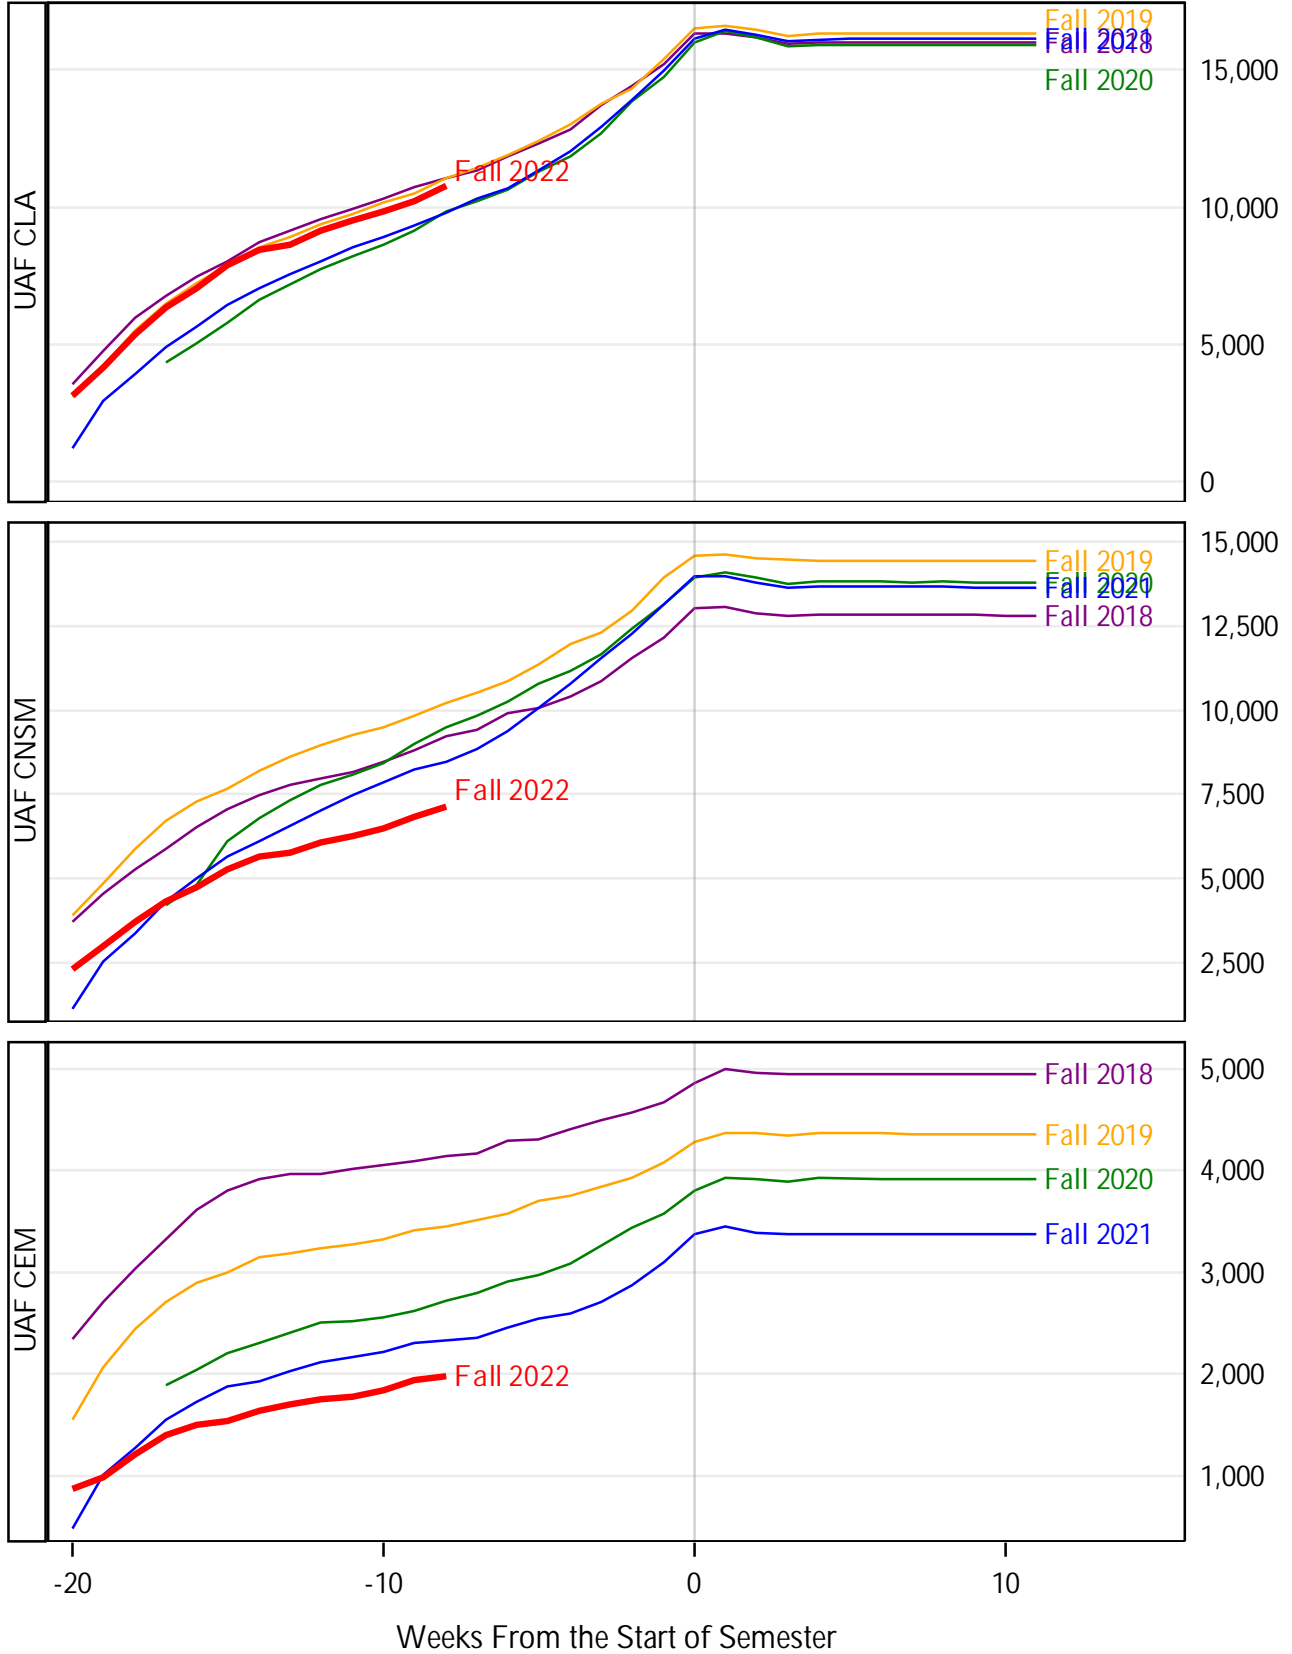

University of Alaska Fairbanks - Early Semester Report
 Student Credit Hours Generated by Registration Week
 Fall 2018 - Fall 2022

-20 -10 0 10

Weeks From

University of Alaska Fairbanks - Early Semester Report
 Student Credit Hours Generated by Registration Week
 Fall 2018 - Fall 2022

University of Alaska Fairbanks - Early Semester Report
 Student Credit Hours Generated by Registration Week
 Fall 2018 - Fall 2022

University of Alaska Fairbanks - Early Semester Report
Student Credit Hours Generated by Registration Week
Fall 2018 - Fall 2022