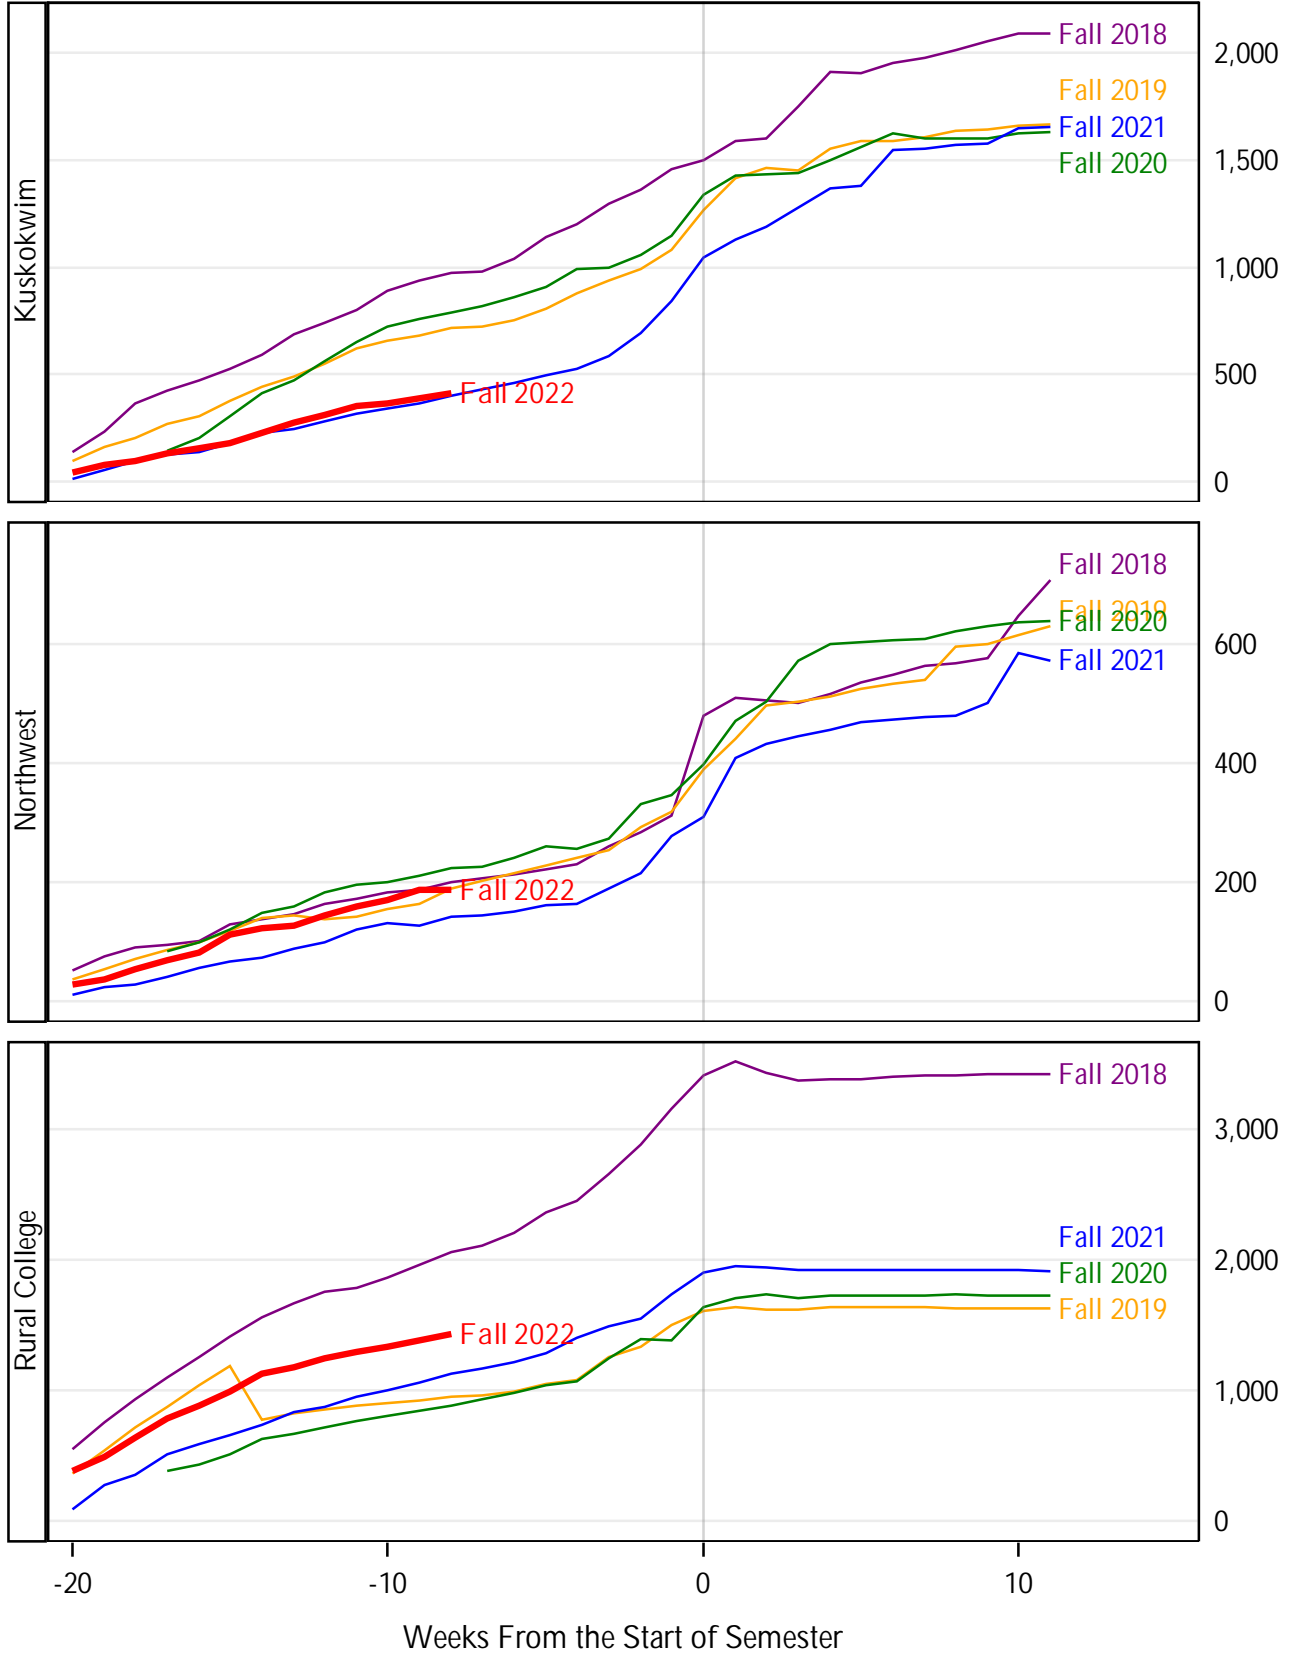

University of Alaska Fairbanks - Early Semester Report
 Student Credit Hours Generated by Registration Week
 Fall 2018 - Fall 2022

-20 -10 0 10

Weeks From

University of Alaska Fairbanks - Early Semester Report
 Student Credit Hours Generated by Registration Week
 Fall 2018 - Fall 2022

University of Alaska Fairbanks - Early Semester Report
 Student Credit Hours Generated by Registration Week
 Fall 2018 - Fall 2022

University of Alaska Fairbanks - Early Semester Report
Student Credit Hours Generated by Registration Week
Fall 2018 - Fall 2022