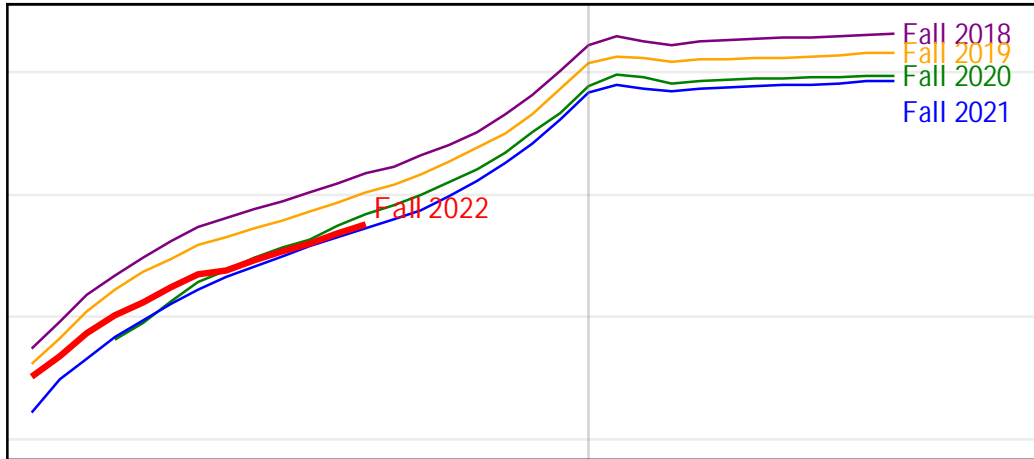

University of Alaska Fairbanks - Early Semester Report
 Student Credit Hours Generated by Registration Week
 Fall 2018 - Fall 2022

-20 -10 0 10

Weeks From

University of Alaska Fairbanks - Early Semester Report
 Student Credit Hours Generated by Registration Week
 Fall 2018 - Fall 2022

University of Alaska Fairbanks - Early Semester Report
 Student Credit Hours Generated by Registration Week
 Fall 2018 - Fall 2022

University of Alaska Fairbanks - Early Semester Report
Student Credit Hours Generated by Registration Week
Fall 2018 - Fall 2022