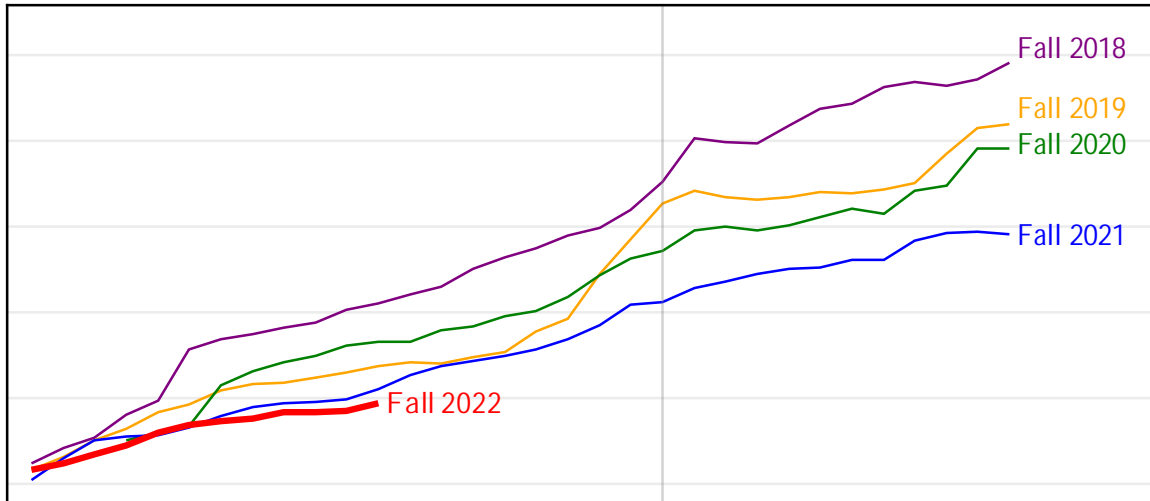

University of Alaska Fairbanks - Early Semester Report
Student Credit Hours Generated by Registration Week
Fall 2018 - Fall 2022

University of Alaska Fairbanks - Early Semester Report
Student Credit Hours Generated by Registration Week
Fall 2018 - Fall 2022

University of Alaska Fairbanks - Early Semester Report
 Student Credit Hours Generated by Registration Week
 Fall 2018 - Fall 2022

Weeks From the Start of Semester