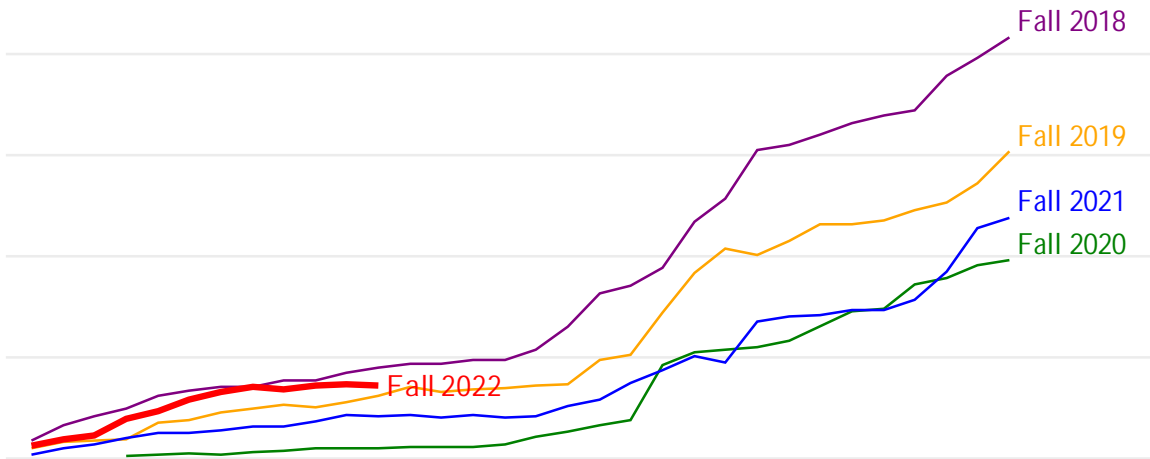

University of Alaska Fairbanks - Early Semester Report
Student Credit Hours Generated by Registration Week
Fall 2018 - Fall 2022

University of Alaska Fairbanks - Early Semester Report
Student Credit Hours Generated by Registration Week
Fall 2018 - Fall 2022

University of Alaska Fairbanks - Early Semester Report
 Student Credit Hours Generated by Registration Week
 Fall 2018 - Fall 2022

Weeks From the Start of Semester