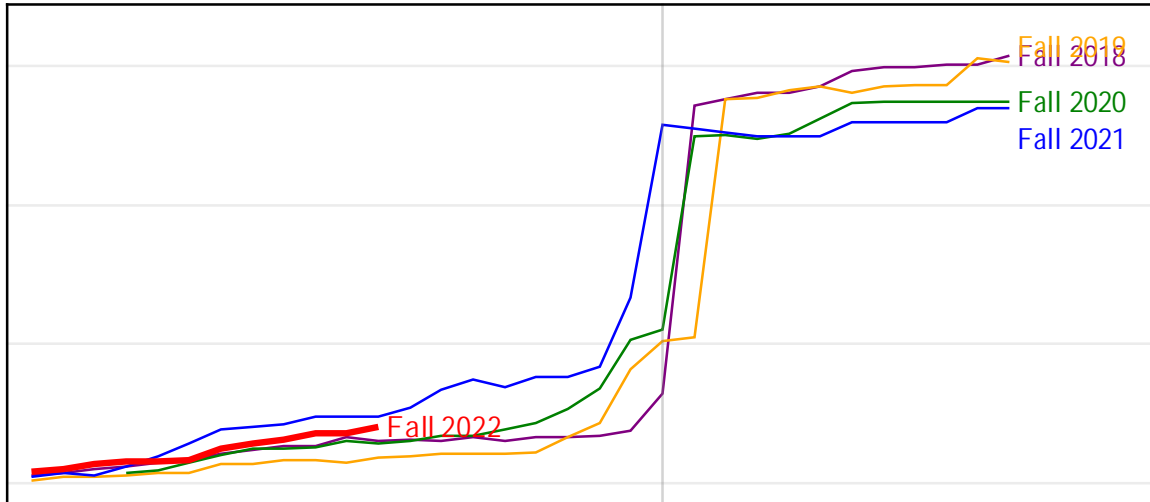

University of Alaska Fairbanks - Early Semester Report
Student Credit Hours Generated by Registration Week
Fall 2018 - Fall 2022

University of Alaska Fairbanks - Early Semester Report
Student Credit Hours Generated by Registration Week
Fall 2018 - Fall 2022

University of Alaska Fairbanks - Early Semester Report
 Student Credit Hours Generated by Registration Week
 Fall 2018 - Fall 2022

Weeks From the Start of Semester