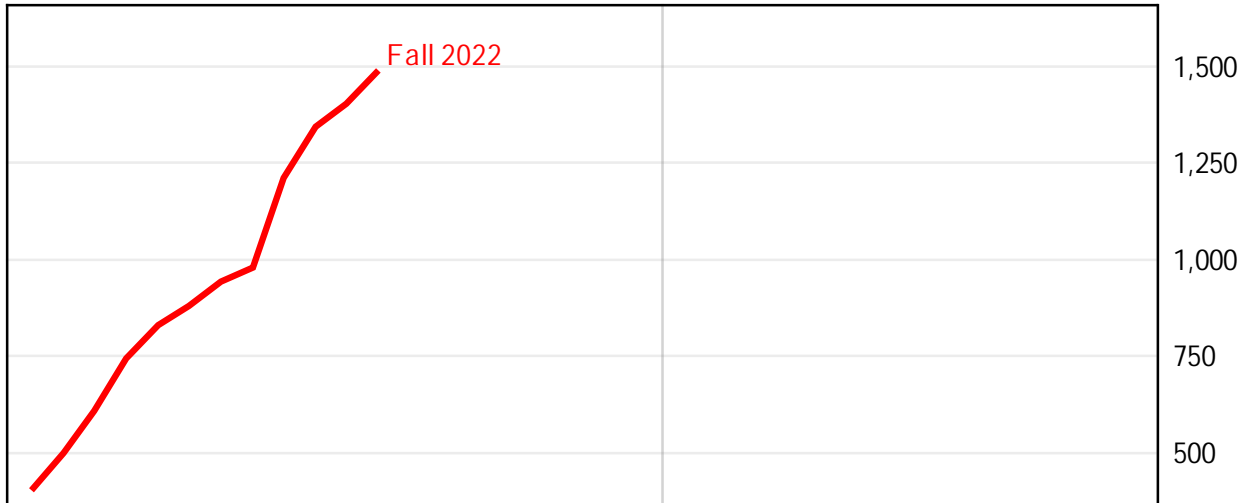

University of Alaska Fairbanks - Early Semester Report
Student Credit Hours Generated by Registration Week
Fall 2018 - Fall 2022

University of Alaska Fairbanks - Early Semester Report
Student Credit Hours Generated by Registration Week
Fall 2018 - Fall 2022

University of Alaska Fairbanks - Early Semester Report
 Student Credit Hours Generated by Registration Week
 Fall 2018 - Fall 2022

Weeks From the Start of Semester