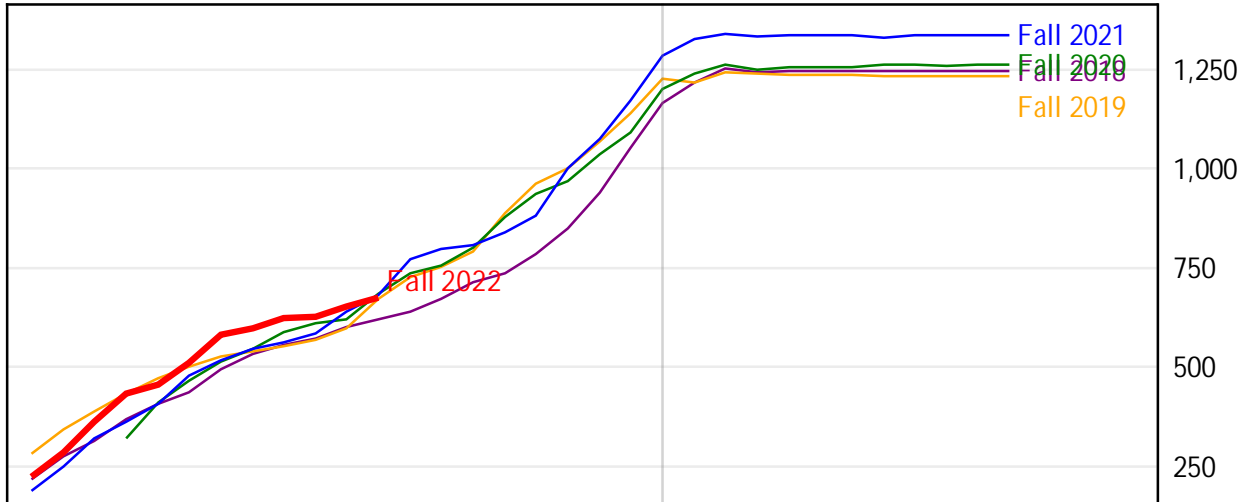

University of Alaska Fairbanks - Early Semester Report
Student Credit Hours Generated by Registration Week
Fall 2018 - Fall 2022

University of Alaska Fairbanks - Early Semester Report
Student Credit Hours Generated by Registration Week
Fall 2018 - Fall 2022

University of Alaska Fairbanks - Early Semester Report
 Student Credit Hours Generated by Registration Week
 Fall 2018 - Fall 2022

Weeks From the Start of Semester