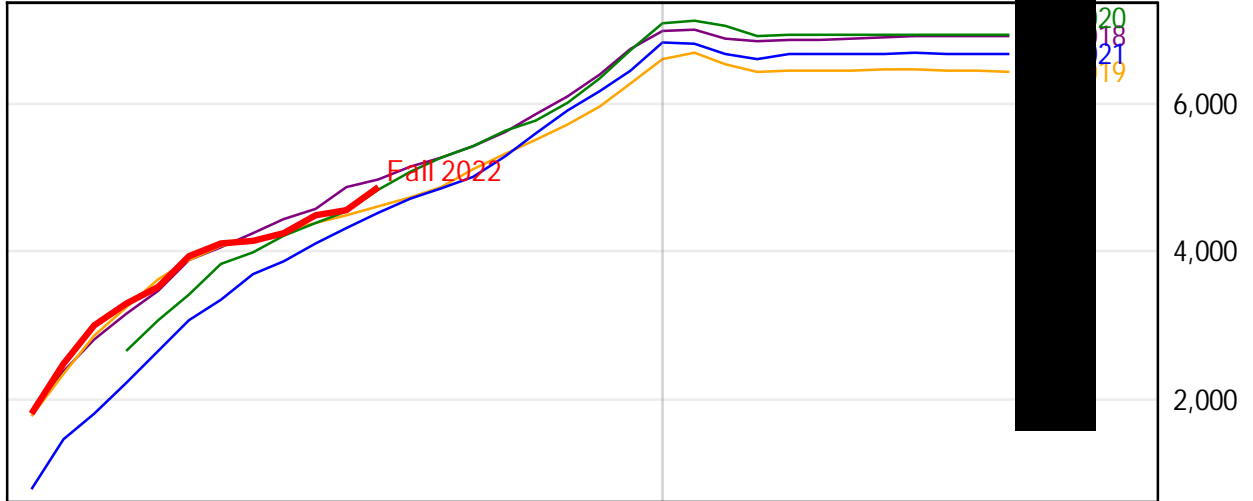

University of Alaska Fairbanks - Early Semester Report
Student Credit Hours Generated by Registration Week
Fall 2018 - Fall 2022

University of Alaska Fairbanks - Early Semester Report
Student Credit Hours Generated by Registration Week
Fall 2018 - Fall 2022

University of Alaska Fairbanks - Early Semester Report
 Student Credit Hours Generated by Registration Week
 Fall 2018 - Fall 2022

Weeks From the Start of Semester