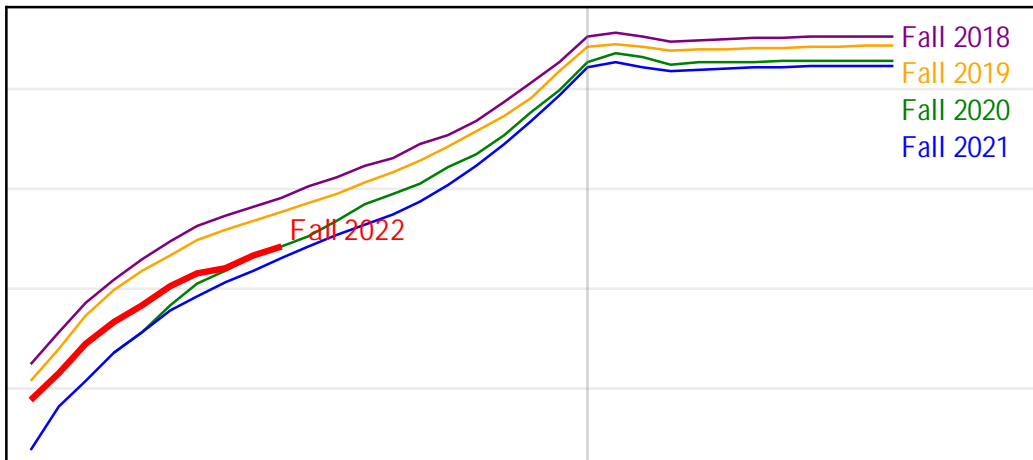

University of Alaska Fairbanks - Early Semester Report
 Student Credit Hours Generated by Registration Week
 Fall 2018 - Fall 2022

-20 -10 0 10

Weeks Frommm

University of Alaska Fairbanks - Early Semester Report
Student Credit Hours Generated by Registration Week
Fall 2018 - Fall 2022