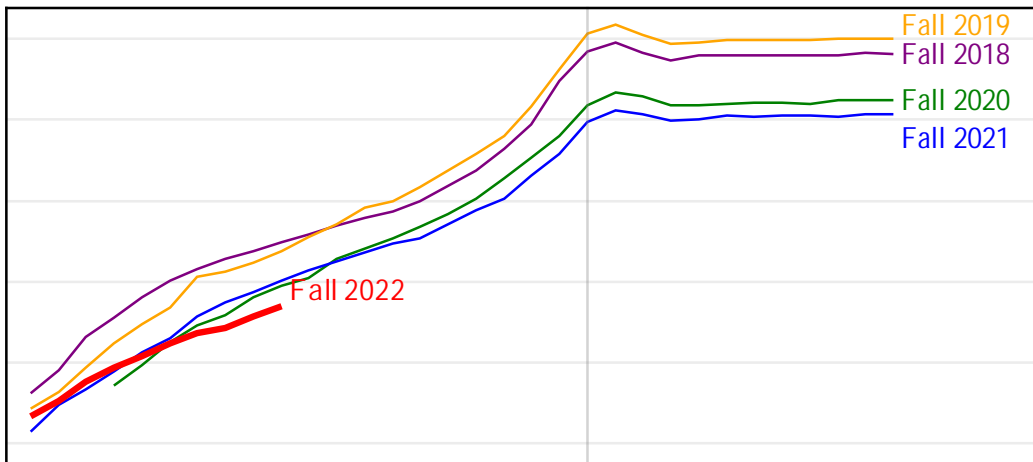

University of Alaska Fairbanks - Early Semester Report
 Student Credit Hours Generated by Registration Week
 Fall 2018 - Fall 2022

-20 -10 0 10

Weeks Frommm

University of Alaska Fairbanks - Early Semester Report
Student Credit Hours Generated by Registration Week
Fall 2018 - Fall 2022