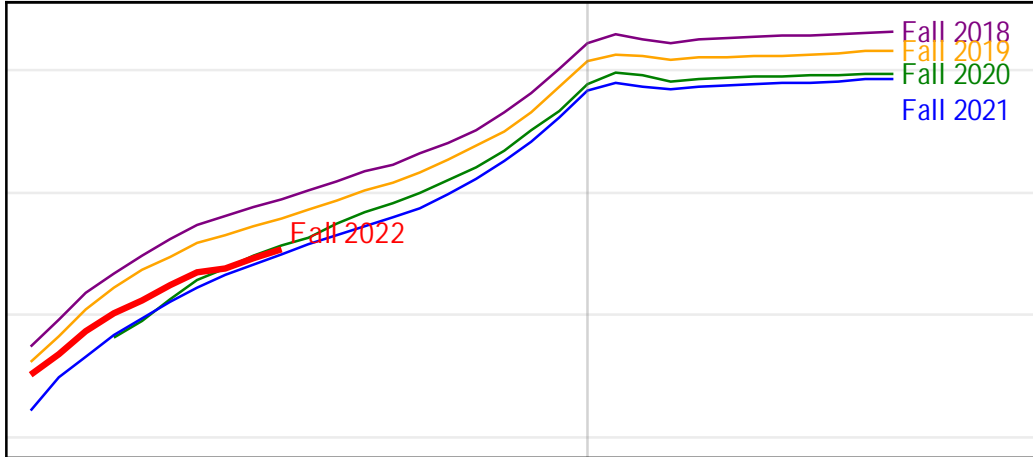

University of Alaska Fairbanks - Early Semester Report
 Student Credit Hours Generated by Registration Week
 Fall 2018 - Fall 2022

-20 -10 0 10

Weeks Frommm

University of Alaska Fairbanks - Early Semester Report
Student Credit Hours Generated by Registration Week
Fall 2018 - Fall 2022