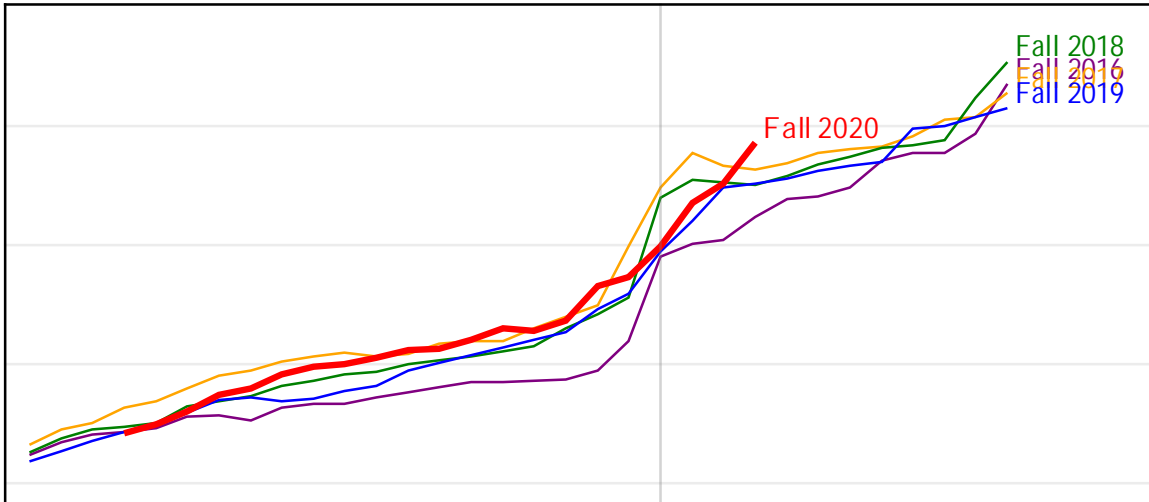

University of Alaska Fairbanks - Early Semester Report
 Student Credit Hours Generated by Registration Week
 Fall 2016 - Fall 2020

University of Alaska Fairbanks - Early Semester Report
Student Credit Hours Generated by Registration Week
Fall 2016 - Fall 2020