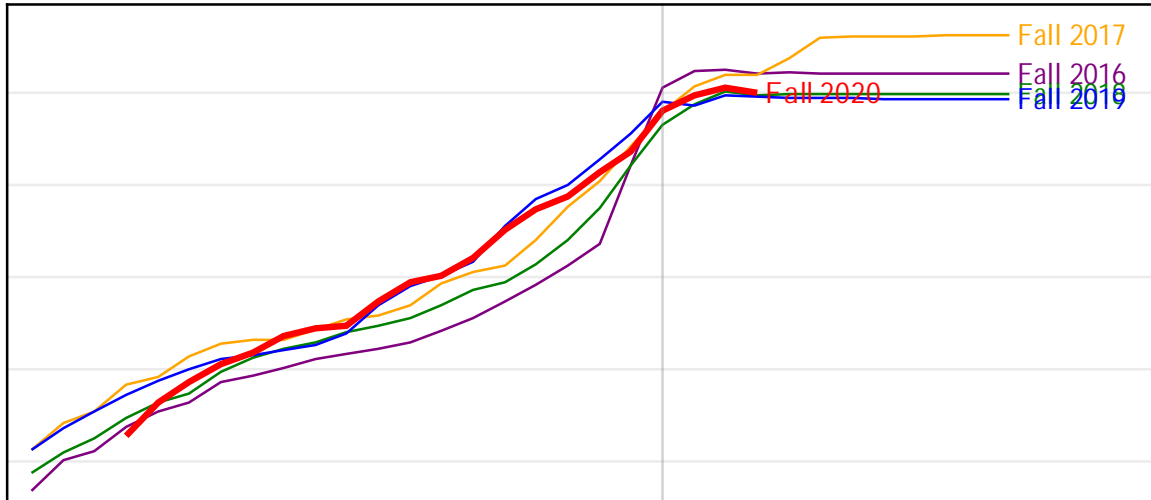

University of Alaska Fairbanks - Early Semester Report
 Student Credit Hours Generated by Registration Week
 Fall 2016 - Fall 2020

University of Alaska Fairbanks - Early Semester Report
Student Credit Hours Generated by Registration Week
Fall 2016 - Fall 2020