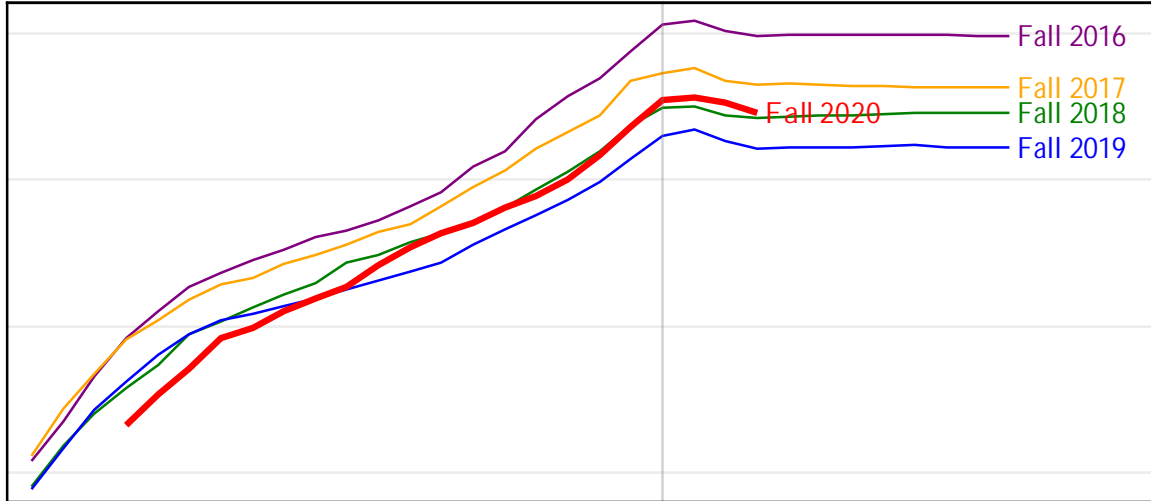

University of Alaska Fairbanks - Early Semester Report
 Student Credit Hours Generated by Registration Week
 Fall 2016 - Fall 2020

University of Alaska Fairbanks - Early Semester Report
Student Credit Hours Generated by Registration Week
Fall 2016 - Fall 2020