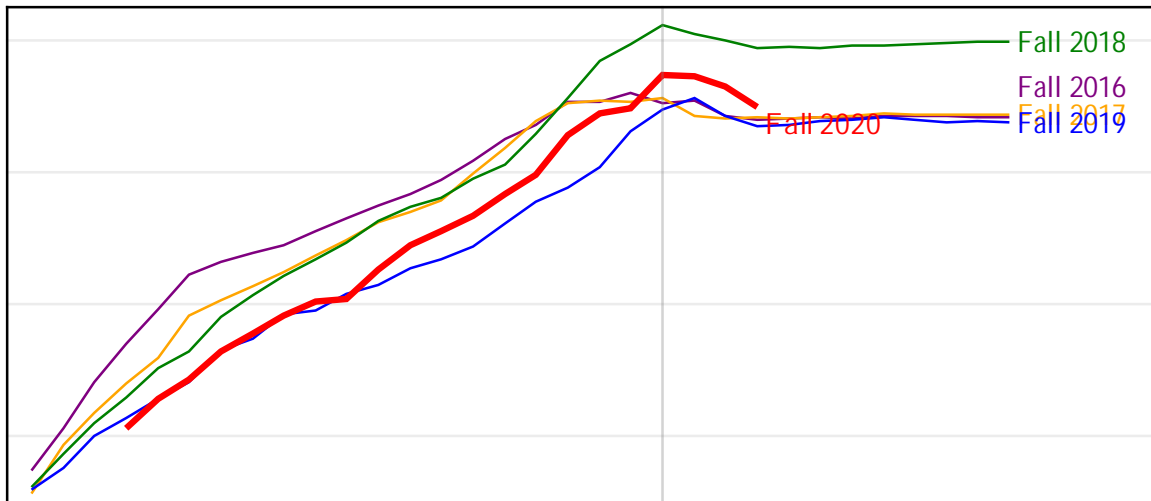

University of Alaska Fairbanks - Early Semester Report
 Student Credit Hours Generated by Registration Week
 Fall 2016 - Fall 2020

University of Alaska Fairbanks - Early Semester Report
Student Credit Hours Generated by Registration Week
Fall 2016 - Fall 2020