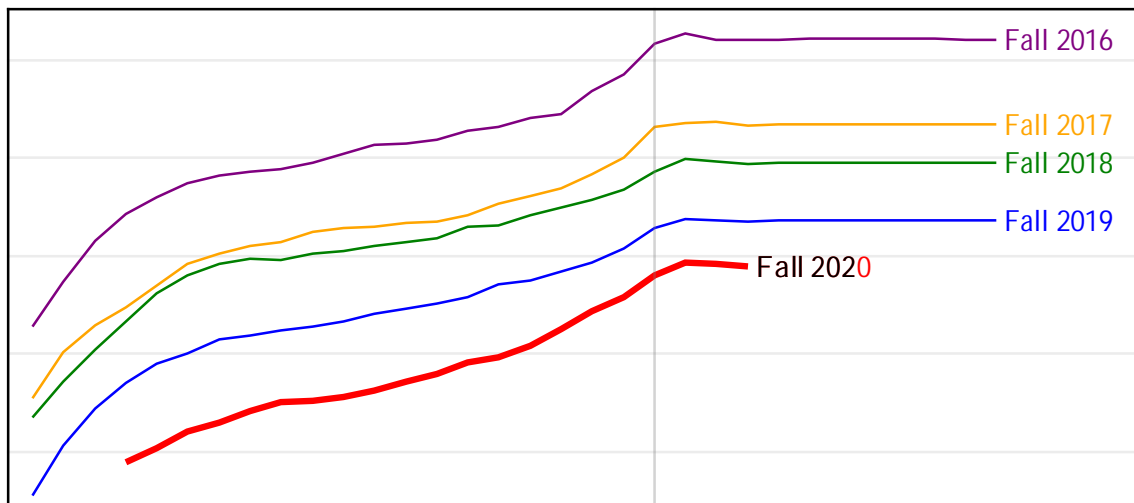

University of Alaska Fairbanks - Early Semester Report
 Student Credit Hours Generated by Registration Week
 Fall 2016 - Fall 2020

University of Alaska Fairbanks - Early Semester Report
Student Credit Hours Generated by Registration Week
Fall 2016 - Fall 2020