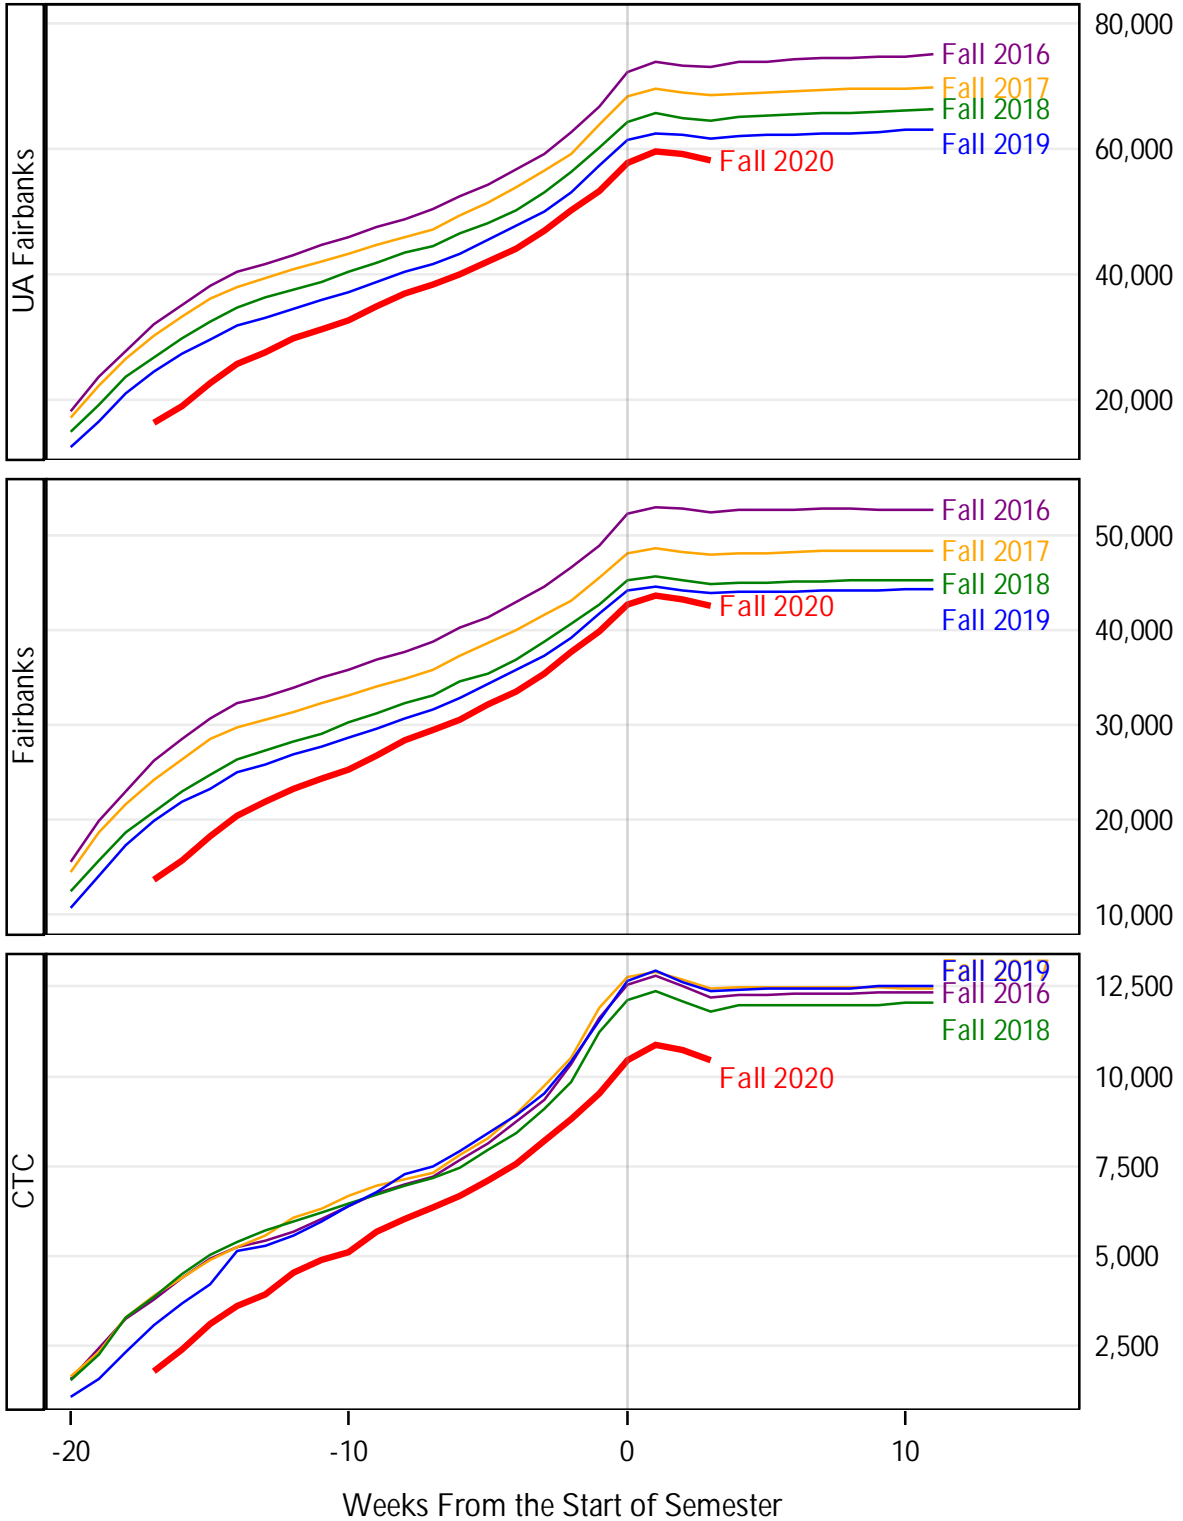

University of Alaska Fairbanks - Early Semester Report
 Student Credit Hours Generated by Registration Week
 Fall 2016 - Fall 2020

University of Alaska Fairbanks - Early Semester Report
Student Credit Hours Generated by Registration Week
Fall 2016 - Fall 2020

Weeks From the Start of Semester