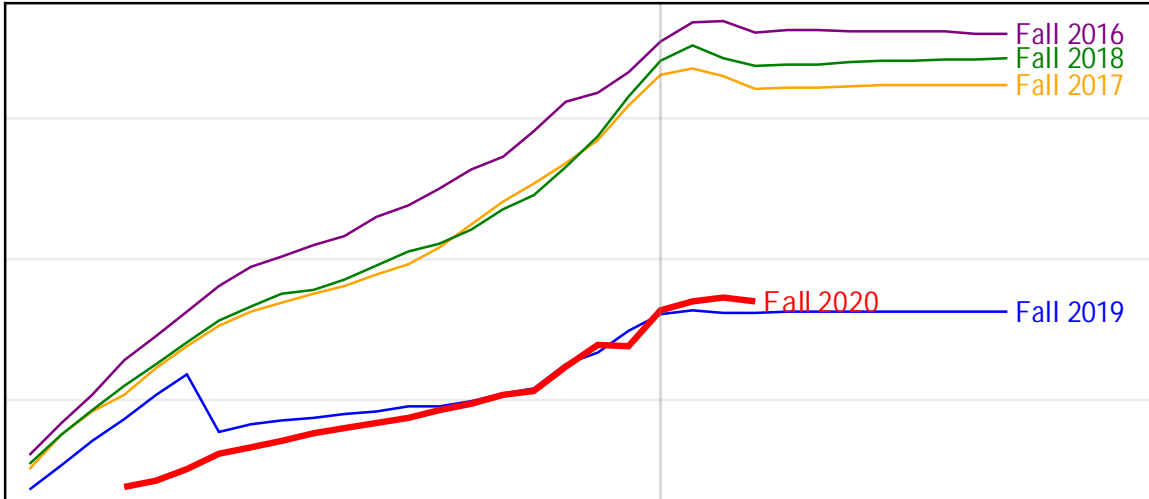

University of Alaska Fairbanks - Early Semester Report
 Student Credit Hours Generated by Registration Week
 Fall 2016 - Fall 2020

University of Alaska Fairbanks - Early Semester Report
Student Credit Hours Generated by Registration Week
Fall 2016 - Fall 2020