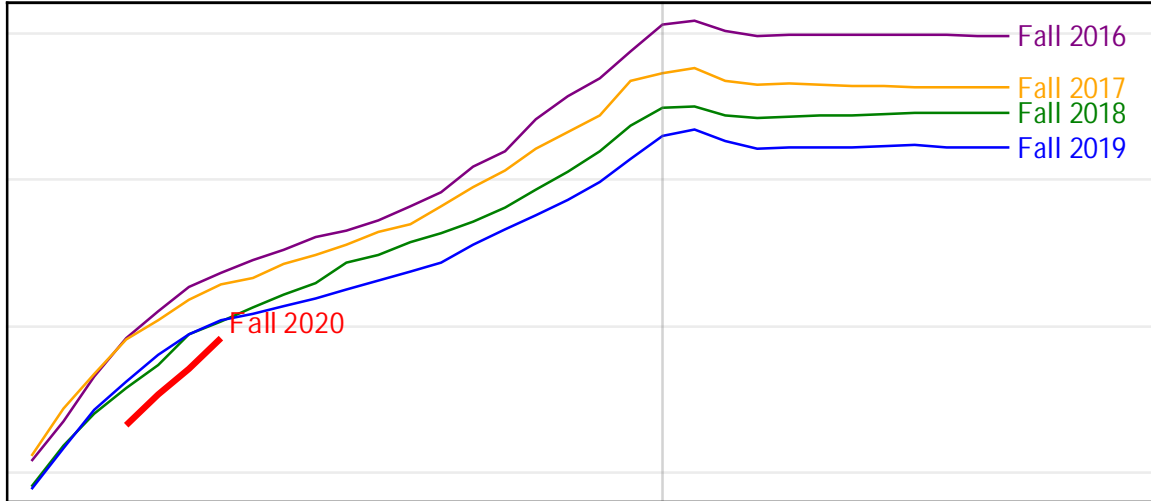

University of Alaska Fairbanks - Early Semester Report
Student Credit Hours Generated by Registration Week
Fall 2016 - Fall 2020

-20

-10