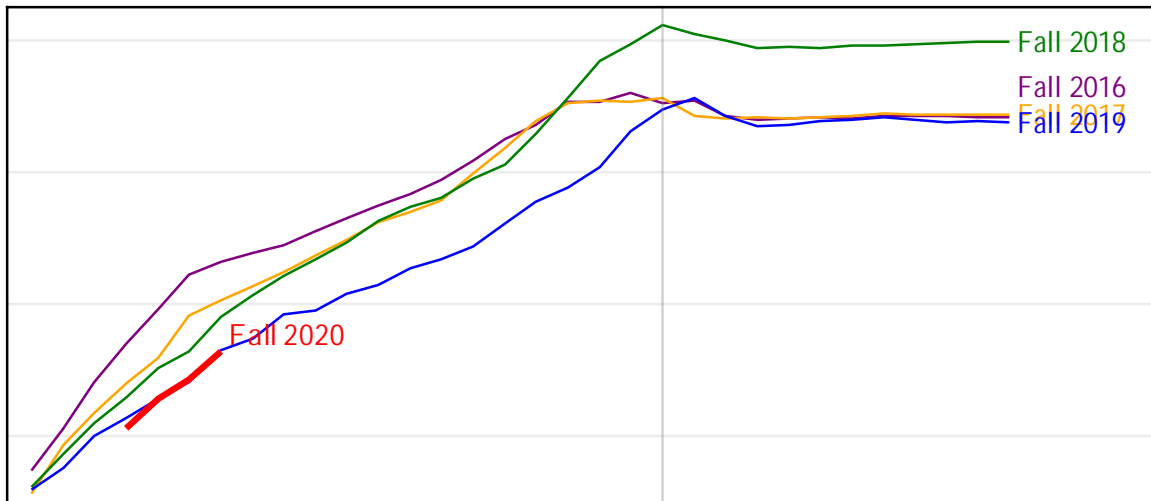

University of Alaska Fairbanks - Early Semester Report
Student Credit Hours Generated by Registration Week
Fall 2016 - Fall 2020

-20

-10