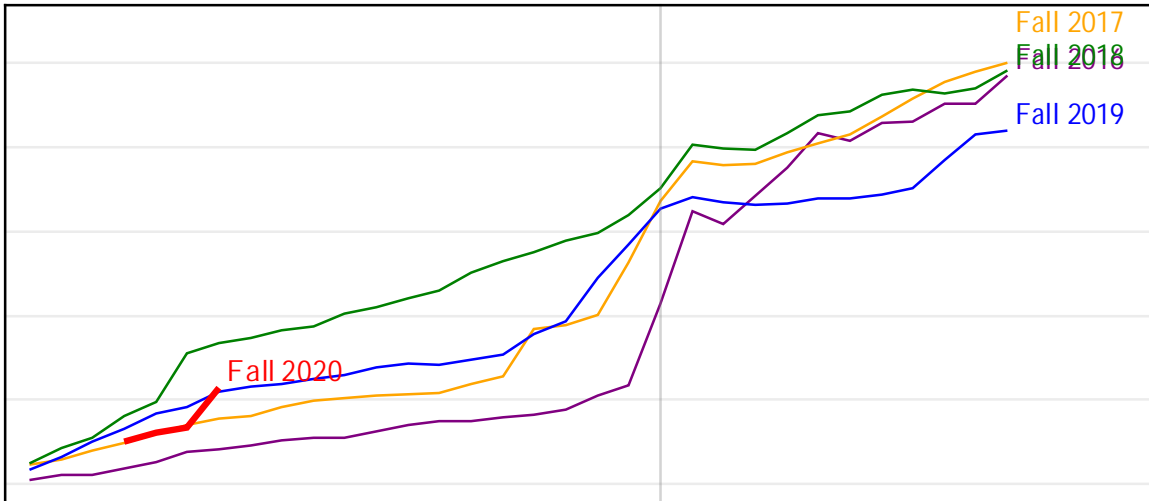

University of Alaska Fairbanks - Early Semester Report
Student Credit Hours Generated by Registration Week
Fall 2016 - Fall 2020

University of Alaska Fairbanks - Early Semester Report
Student Credit Hours Generated by Registration Week
Fall 2016 - Fall 2020