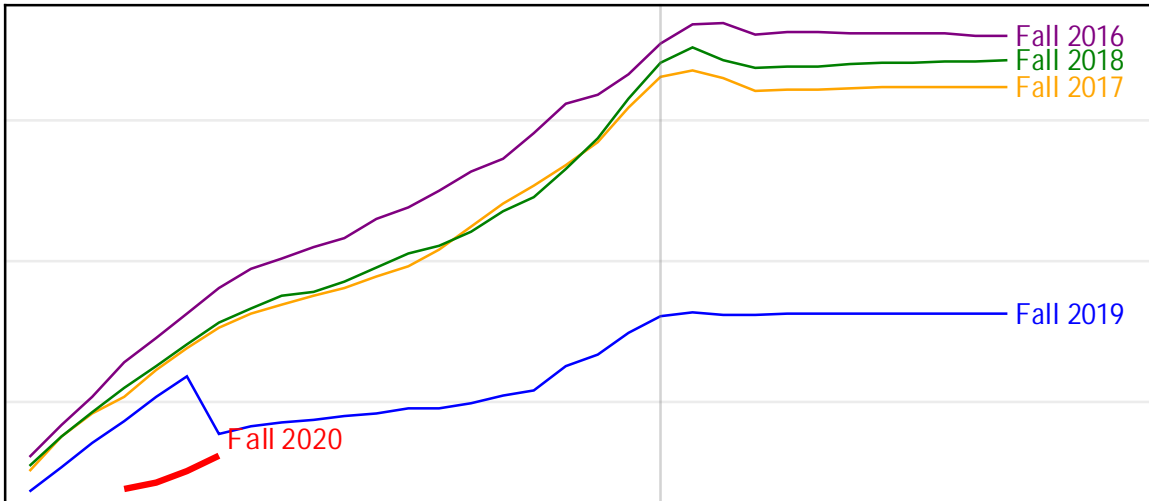

University of Alaska Fairbanks - Early Semester Report
Student Credit Hours Generated by Registration Week
Fall 2016 - Fall 2020

University of Alaska Fairbanks - Early Semester Report
Student Credit Hours Generated by Registration Week
Fall 2016 - Fall 2020