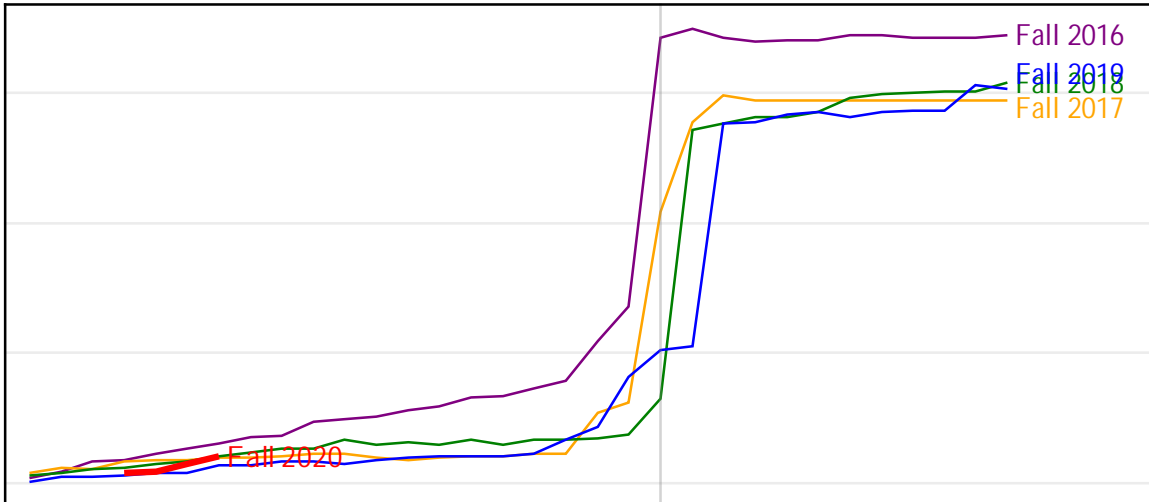

University of Alaska Fairbanks - Early Semester Report
Student Credit Hours Generated by Registration Week
Fall 2016 - Fall 2020

University of Alaska Fairbanks - Early Semester Report
Student Credit Hours Generated by Registration Week
Fall 2016 - Fall 2020