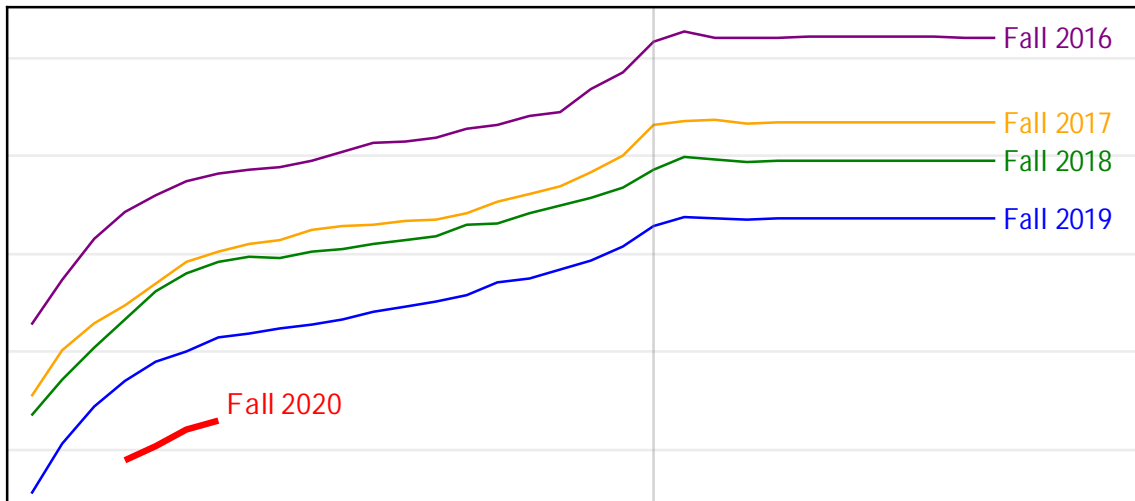

University of Alaska Fairbanks - Early Semester Report
Student Credit Hours Generated by Registration Week
Fall 2016 - Fall 2020

University of Alaska Fairbanks - Early Semester Report
Student Credit Hours Generated by Registration Week
Fall 2016 - Fall 2020