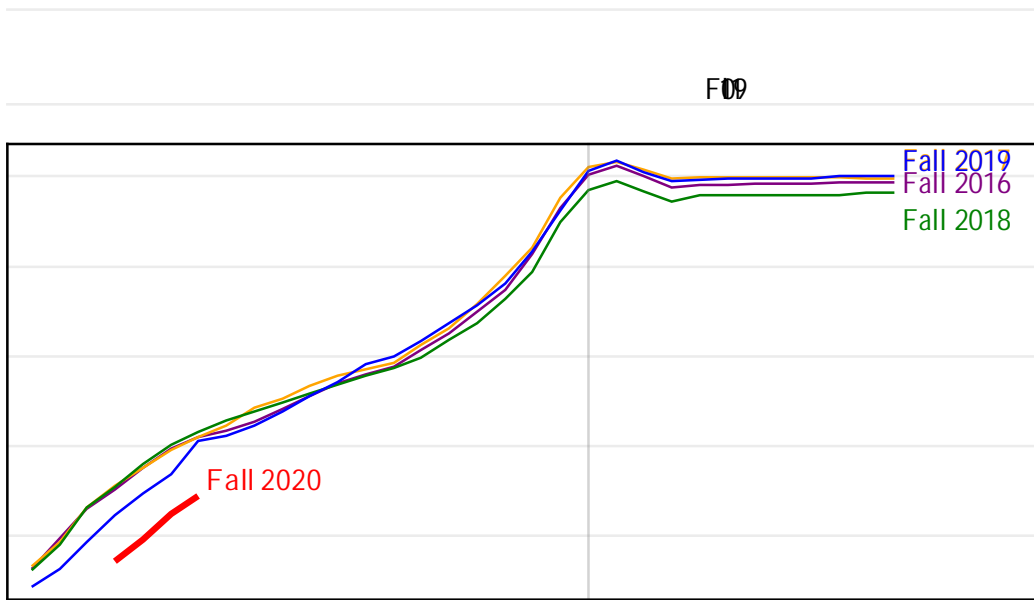

University of Alaska Fairbanks - Early Semester Report
Student Credit Hours Generated by Registration Week
Fall 2016 - Fall 2020

University of Alaska Fairbanks - Early Semester Report
Student Credit Hours Generated by Registration Week
Fall 2016 - Fall 2020