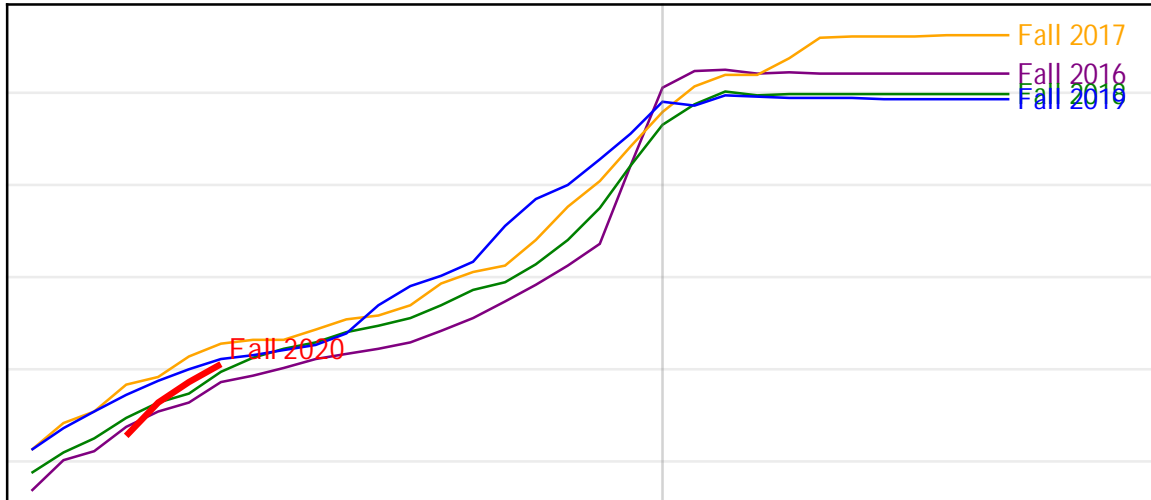

University of Alaska Fairbanks - Early Semester Report
Student Credit Hours Generated by Registration Week
Fall 2016 - Fall 2020

-20

-10