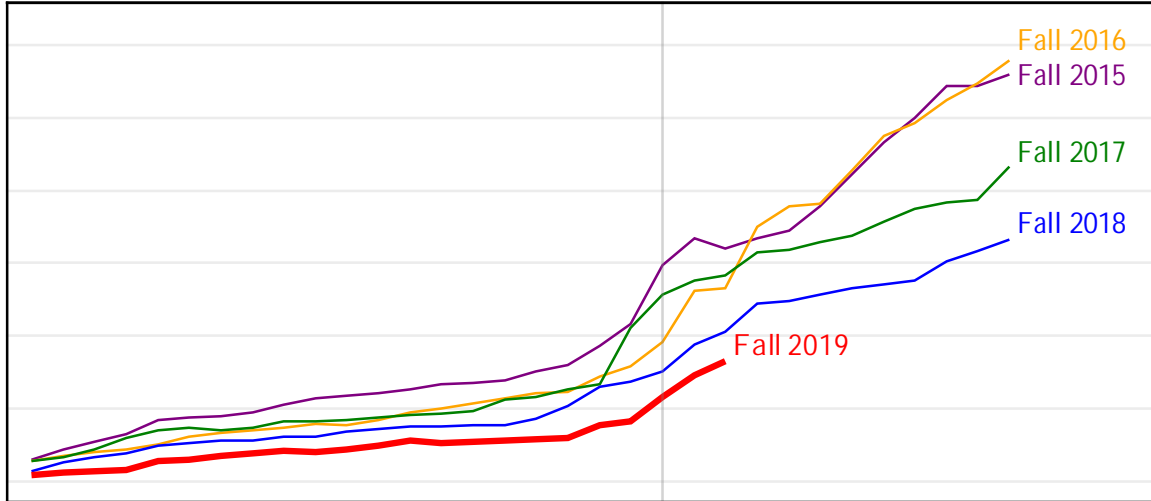

University of Alaska Fairbanks - Early Semester Report
 Student Credit Hours Generated by Registration Week
 Fall 2015 - Fall 2019

-20

-10

0

10

Weeks From the Start 832 12288 4329 | 2908 6394 | 31008 64

University of Alaska Fairbanks - Early Semester Report
Student Credit Hours Generated by Registration Week
Fall 2015 - Fall 2019

University of Alaska Fairbanks - Early Semester Report
Student Credit Hours Generated by Registration Week
Fall 2015 - Fall 2019