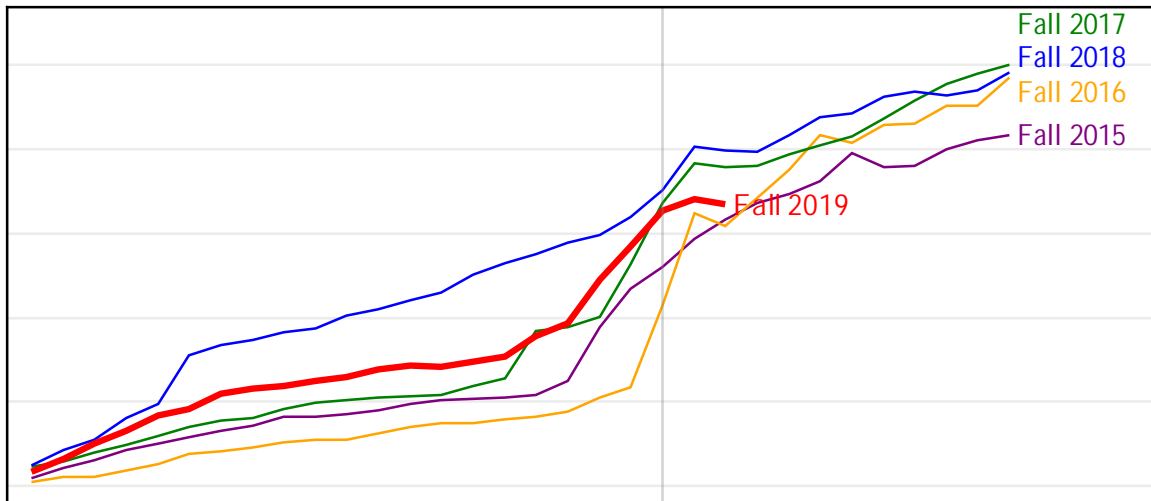

University of Alaska Fairbanks - Early Semester Report
 Student Credit Hours Generated by Registration Week
 Fall 2015 - Fall 2019

-20

-10

0

10

Weeks From the Start 832 12288 4329 | 2908 6394 | 31008 64

University of Alaska Fairbanks - Early Semester Report
Student Credit Hours Generated by Registration Week
Fall 2015 - Fall 2019

University of Alaska Fairbanks - Early Semester Report
Student Credit Hours Generated by Registration Week
Fall 2015 - Fall 2019