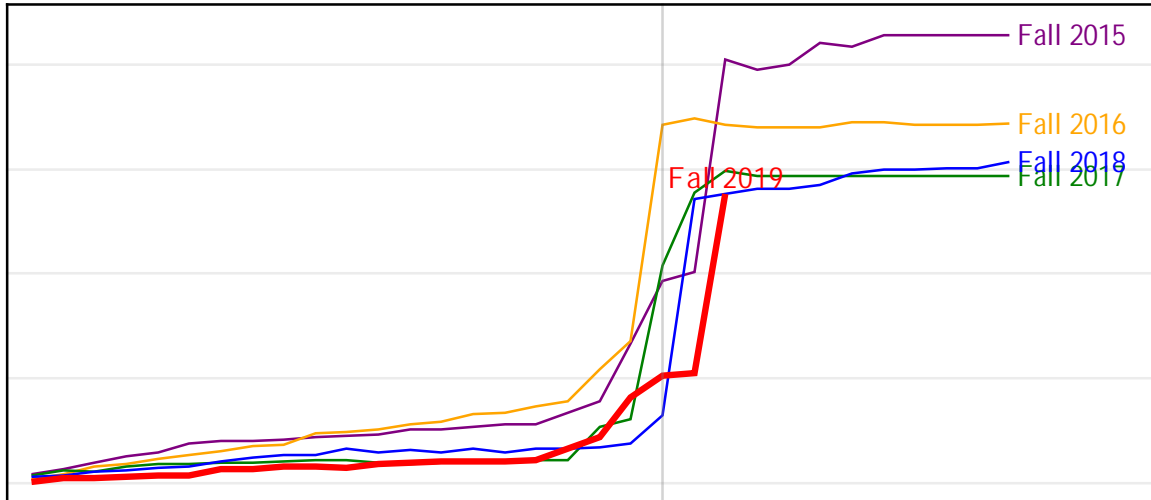

University of Alaska Fairbanks - Early Semester Report
 Student Credit Hours Generated by Registration Week
 Fall 2015 - Fall 2019

-20

-10

0

10

Weeks From the Start 832 12288 4329 | 2908 6394 | 31008 64

University of Alaska Fairbanks - Early Semester Report
Student Credit Hours Generated by Registration Week
Fall 2015 - Fall 2019

University of Alaska Fairbanks - Early Semester Report
Student Credit Hours Generated by Registration Week
Fall 2015 - Fall 2019