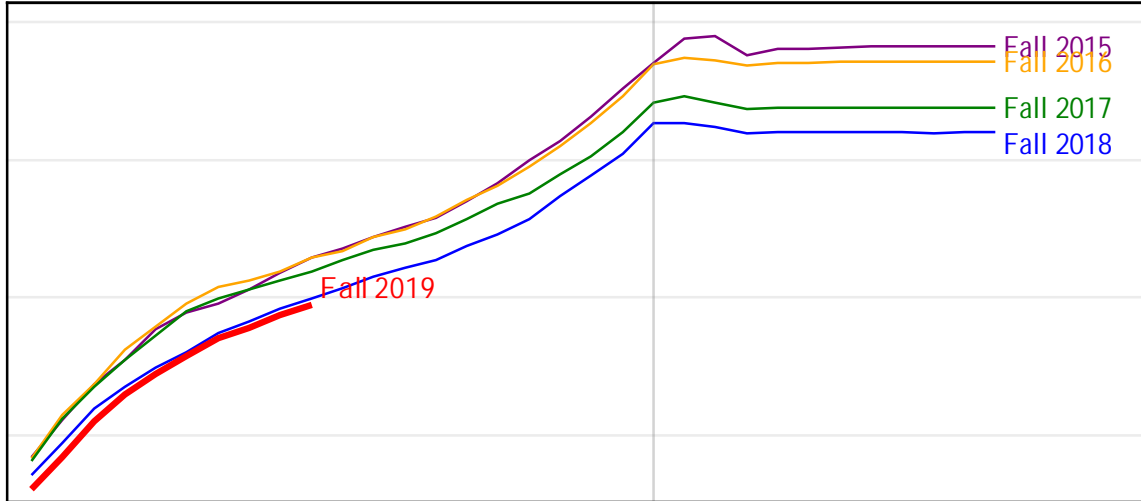

University of Alaska Fairbanks - Early Semester Report
Student Credit Hours Generated by Registration Week
Fall 2015 - Fall 2019

-20

-1