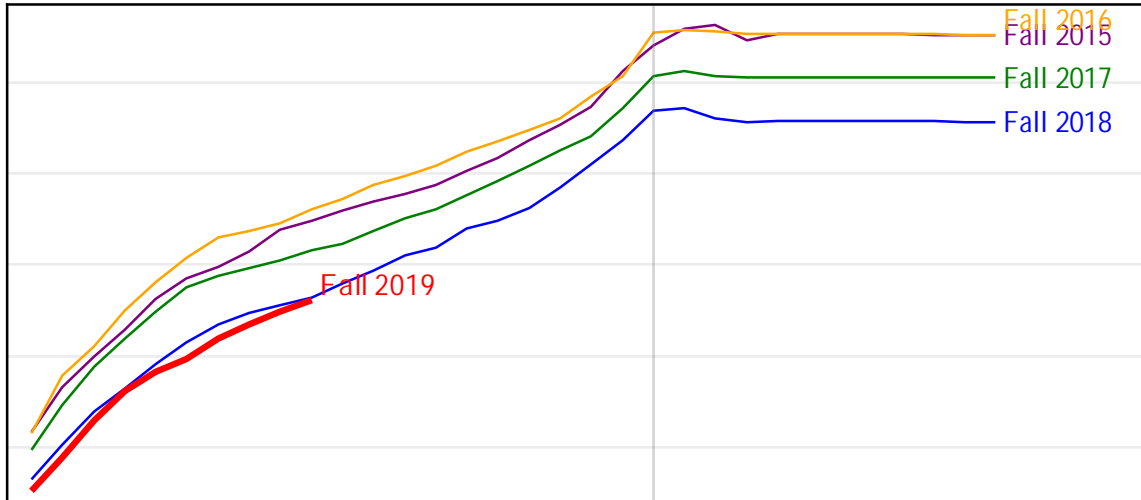

University of Alaska Fairbanks - Early Semester Report
Student Credit Hours Generated by Registration Week
Fall 2015 - Fall 2019

-20

-1