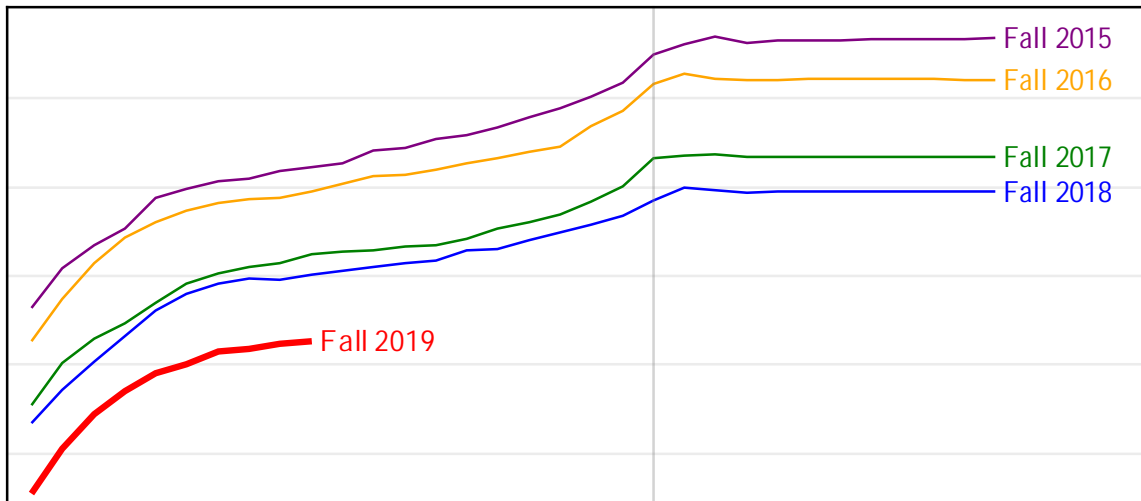

University of Alaska Fairbanks - Early Semester Report
Student Credit Hours Generated by Registration Week
Fall 2015 - Fall 2019

-20

-1