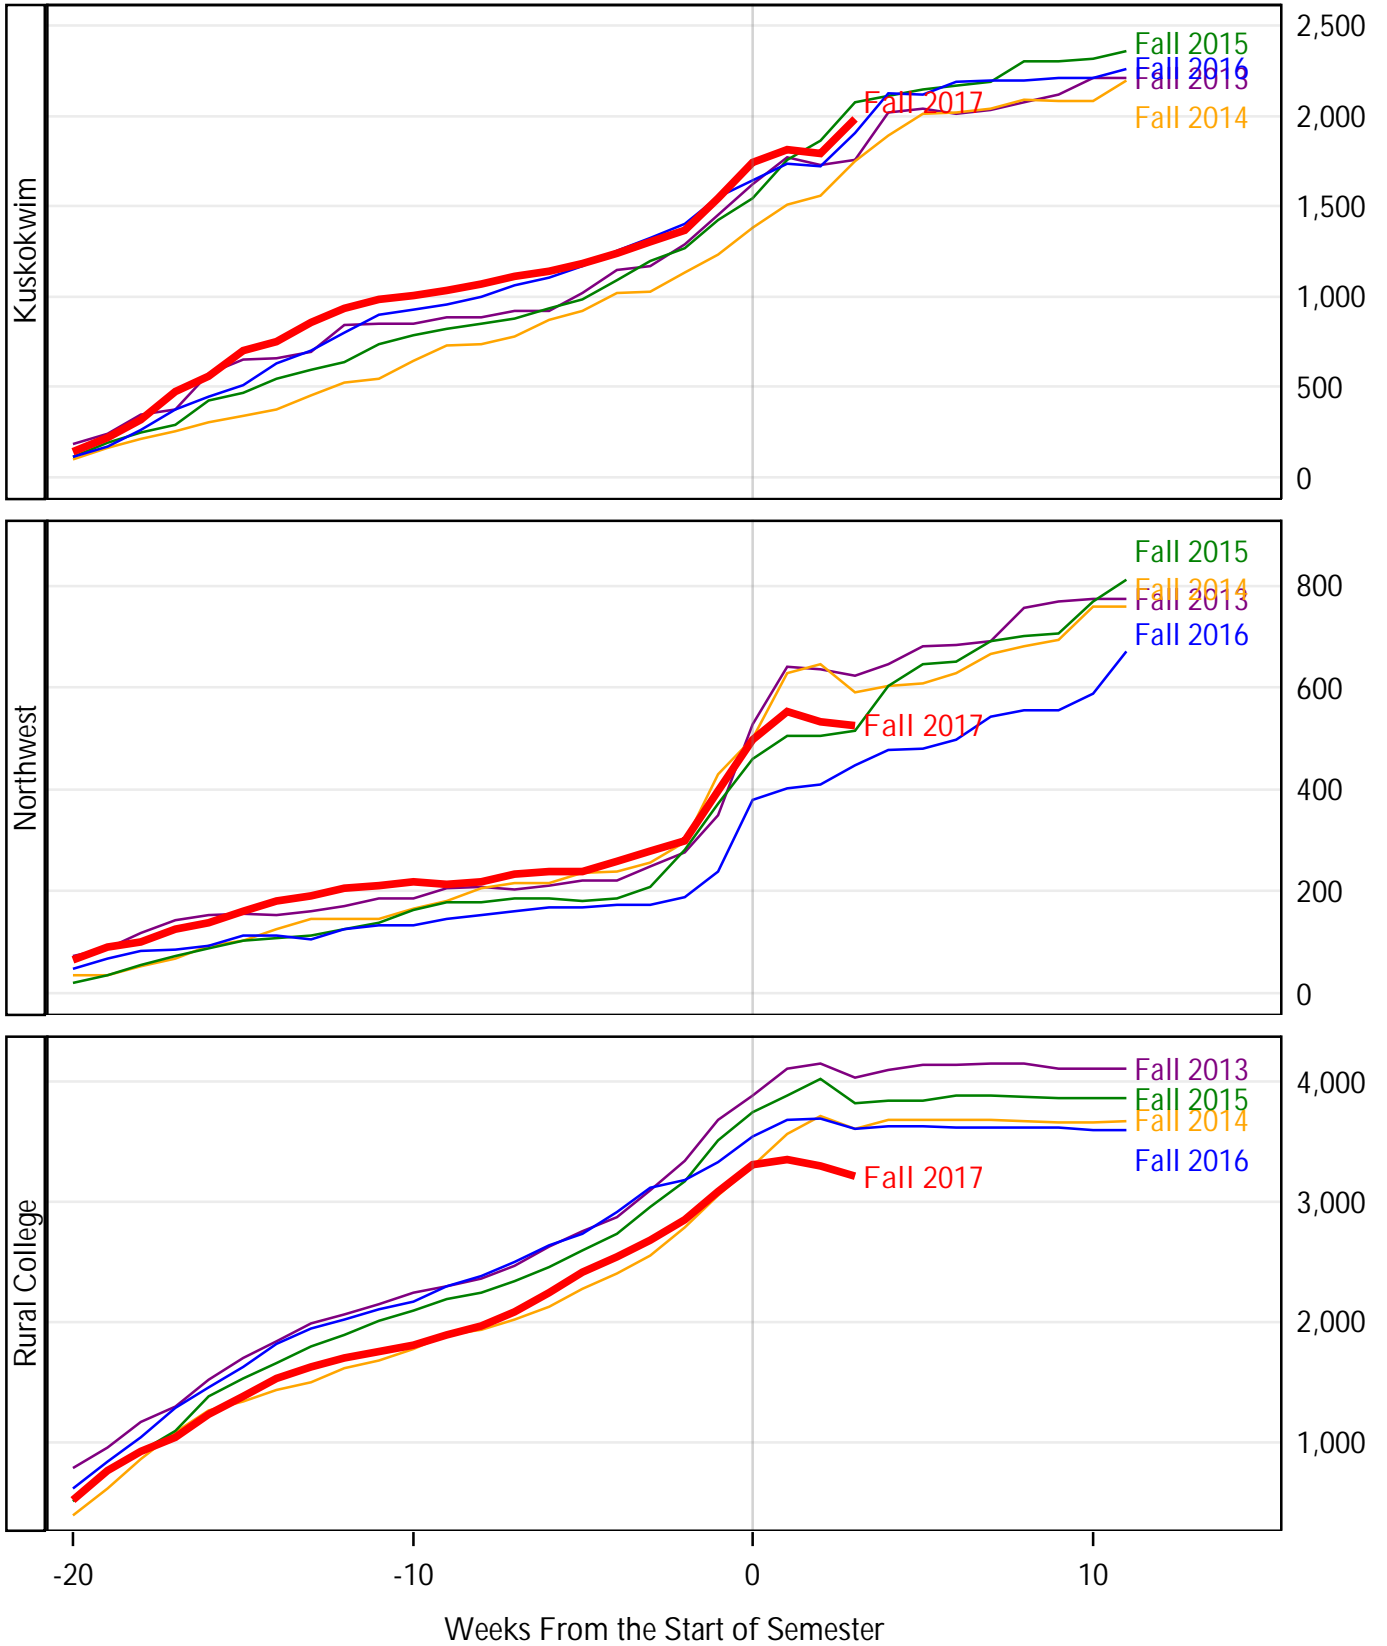

Student Credit Hours Generated by Registration Week  
Fall 2013 - Fall 2017

## Student Credit Hours Generated by Registration Week Fall 2013 - Fall 2017

# Student Credit Hours Generated by Registration Week