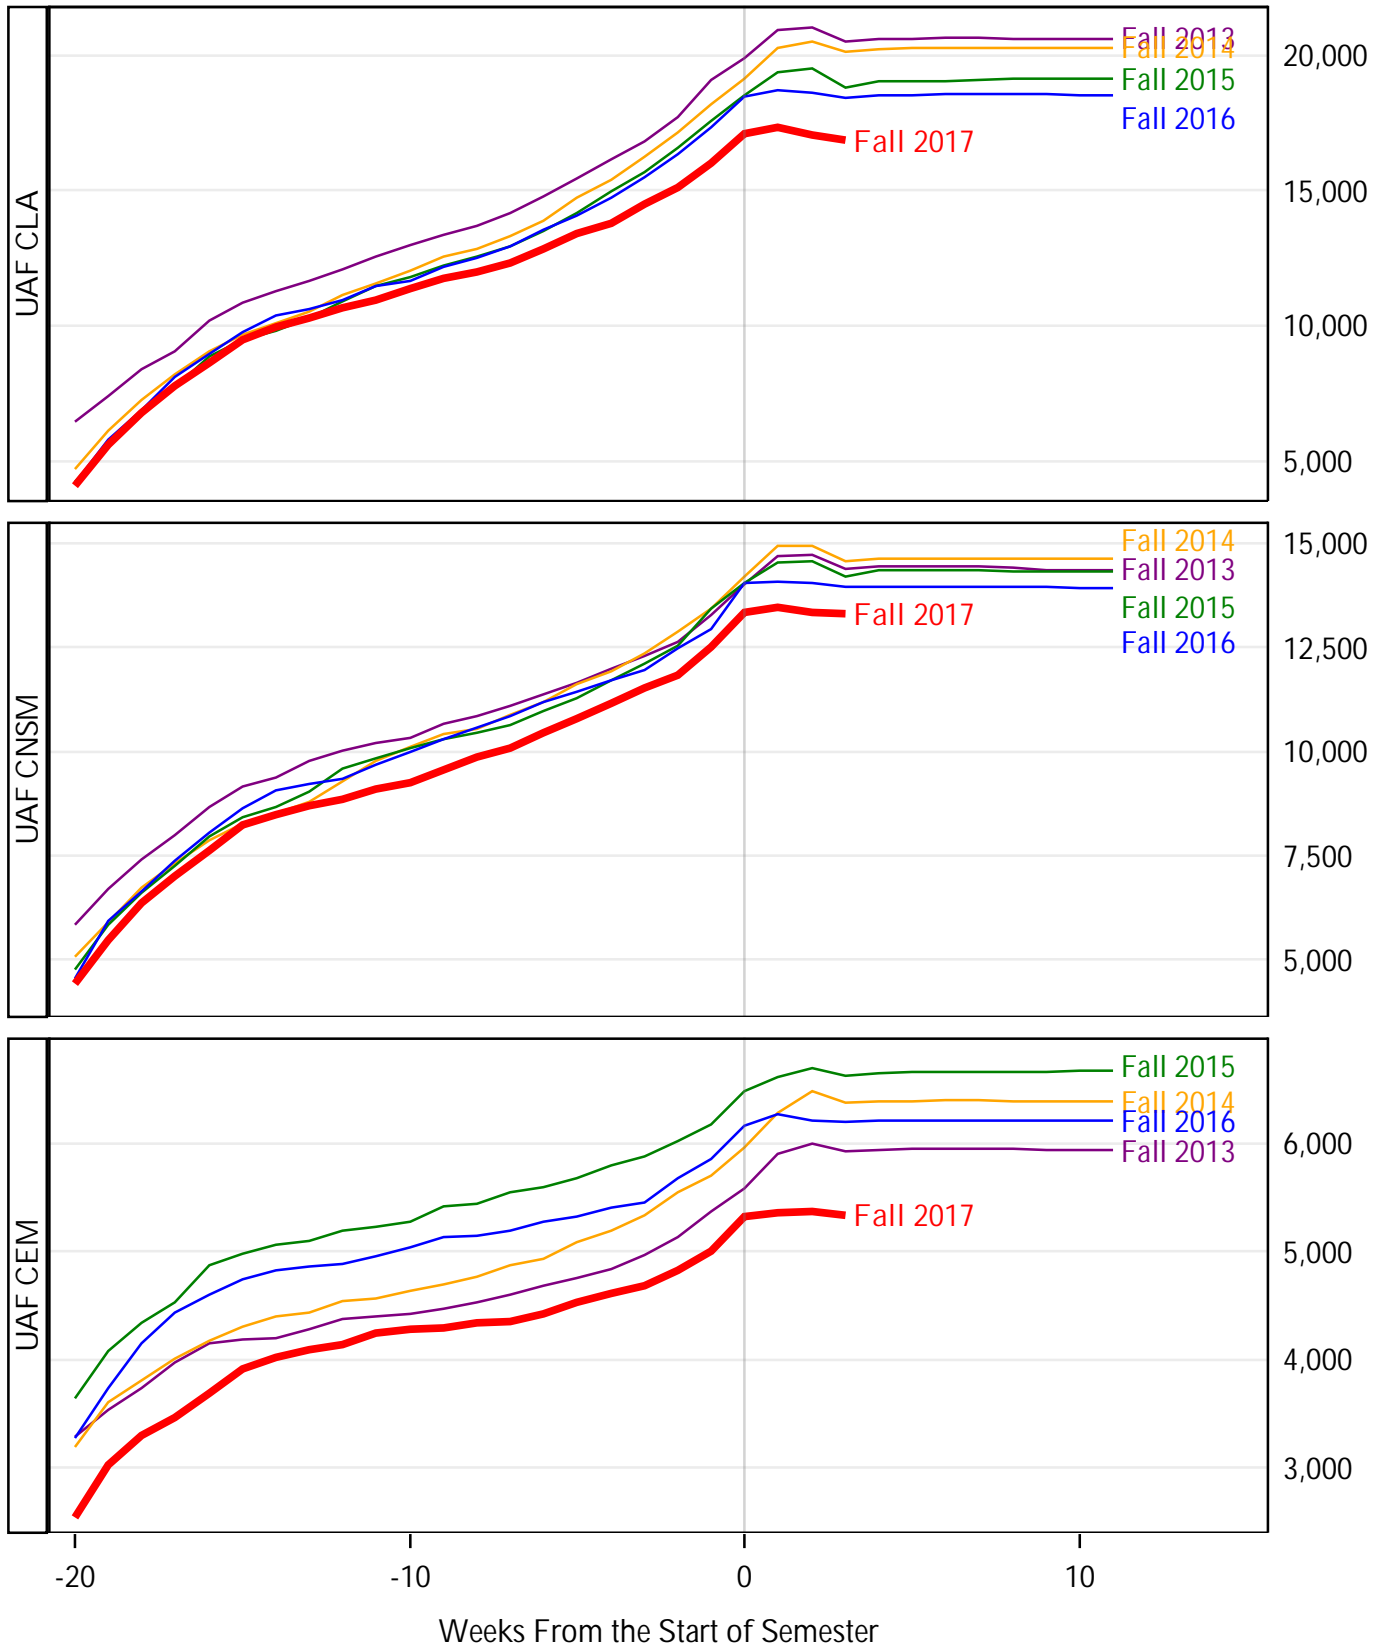

Student Credit Hours Generated by Registration Week

Fall 2013 - Fall 2017