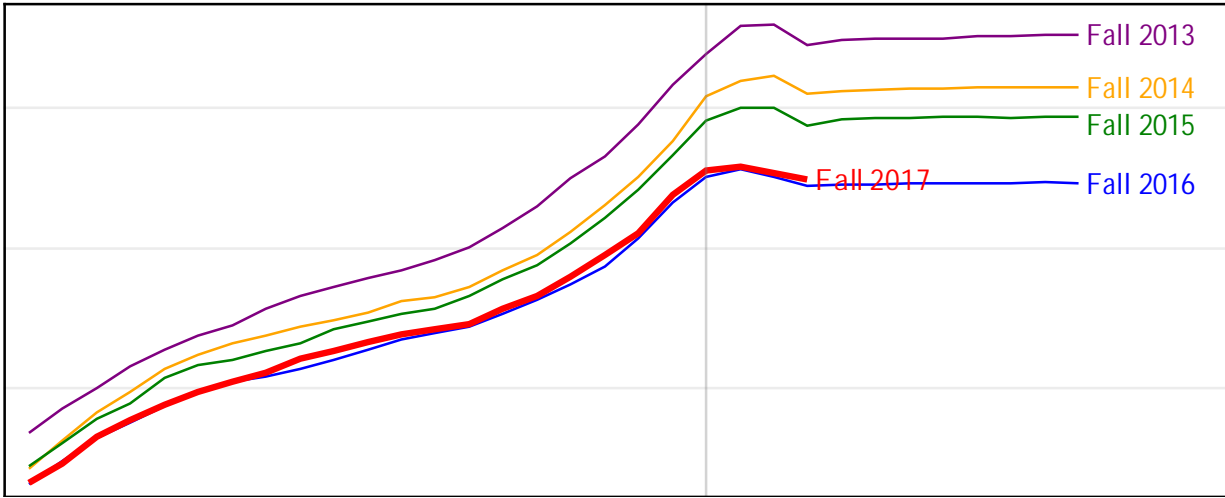

Student Credit Hours Generated by Registration Week  
Fall 2013 - Fall 2017

## Student Credit Hours Generated by Registration Week Fall 2013 - Fall 2017